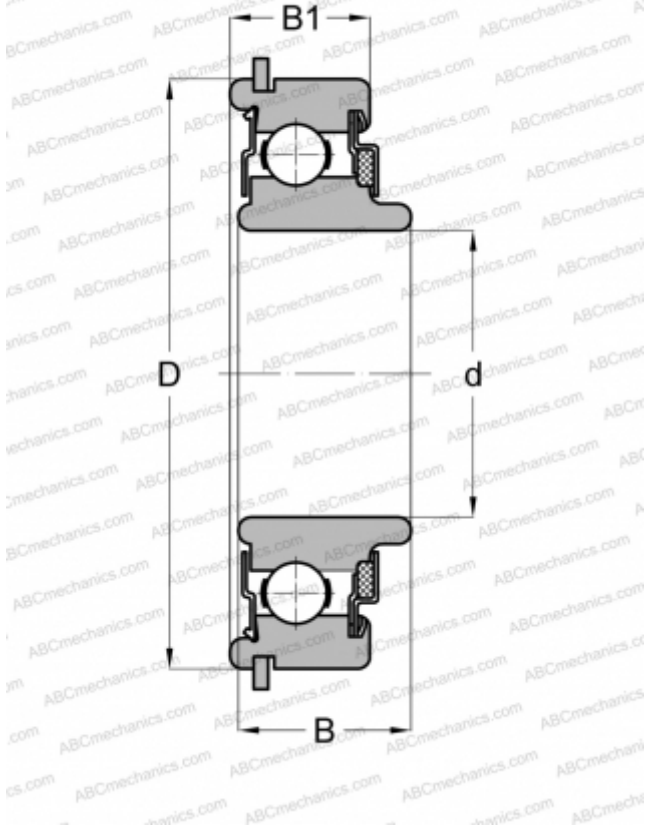

87503NR ABC

Deep groove ball bearings

TYPE: Ball bearings, Radial ball bearings, Single row, With snap ring groove, Snap ring, felt seals on one side, shield on second side, wide inner ring

Technical specification

DIMENSIONS, MM

d	17,000
D	40,000
B	14,300
B1	11,989

WEIGHT, KG

0,070

MANUFACTURER

[ABC](#)

INTERCHANGE

NEW DEPARTURE