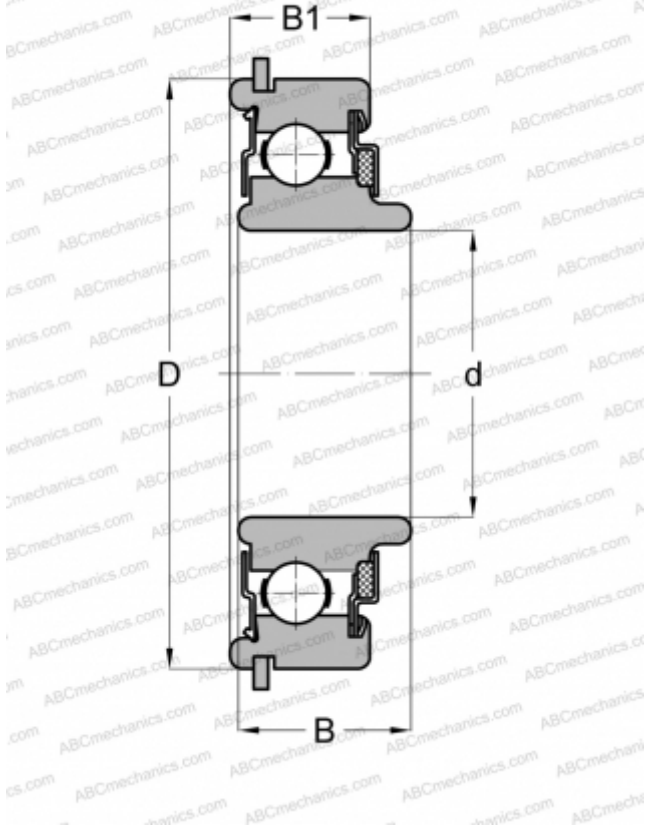

487503 NEW DEPARTURE

Deep groove ball bearings

TYPE: Ball bearings, Radial ball bearings, Single row, With snap ring groove, Snap ring, felt seals on one side, shield on second side, wide inner ring

Technical specification

DIMENSIONS, MM

d	17,000
D	40,000
B	14,300
B1	11,989

WEIGHT, KG

0,070

MANUFACTURER

[NEW DEPARTURE](#)

INTERCHANGE

[ABC 87503NR](#)