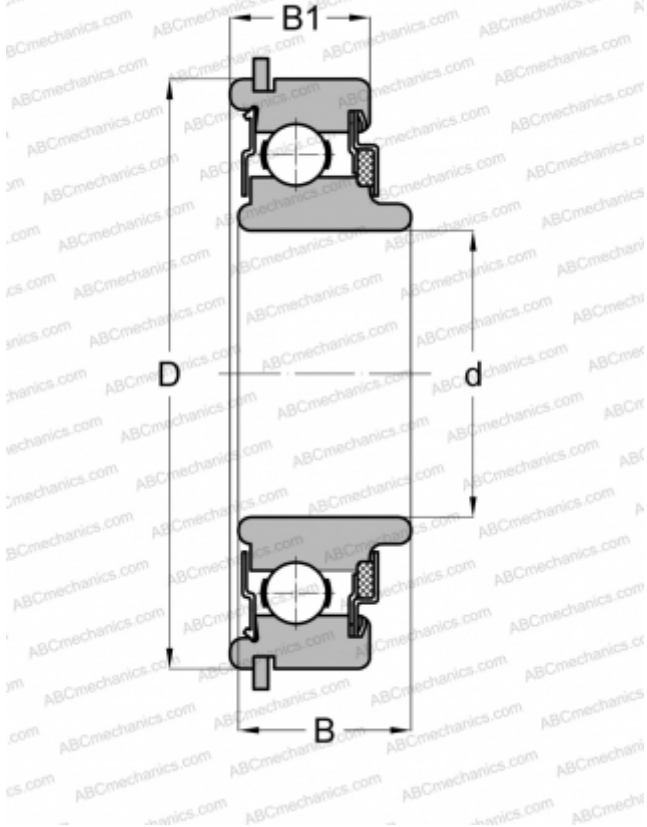

87504NR ABC

Deep groove ball bearings

TYPE: Ball bearings, Radial ball bearings, Single row, With snap ring groove, Snap ring, felt seals on one side, shield on second side, wide inner ring

Technical specification

DIMENSIONS, MM

d	20,000
D	47,000
B	15,875
B1	13,995

WEIGHT, KG

0,108

MANUFACTURER

[ABC](#)

INTERCHANGE

NEW DEPARTURE