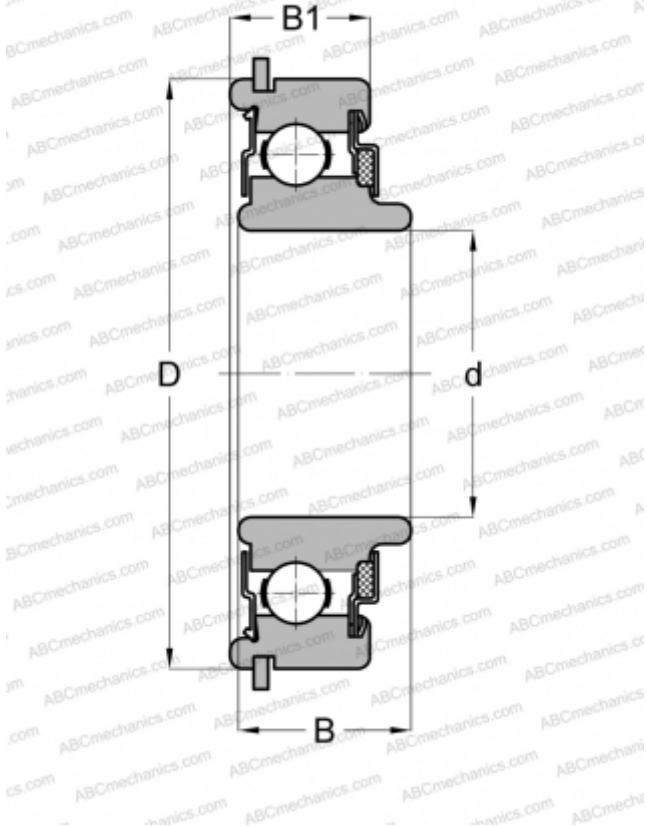

487504 NEW DEPARTURE

Deep groove ball bearings

TYPE: Ball bearings, Radial ball bearings, Single row, With snap ring groove, Snap ring, felt seals on one side, shield on second side, wide inner ring

Technical specification

DIMENSIONS, MM

d	20,000
D	47,000
B	15,875
B1	13,995

WEIGHT, KG

0,108

MANUFACTURER

[NEW DEPARTURE](#)

INTERCHANGE

[ABC 87504NR](#)