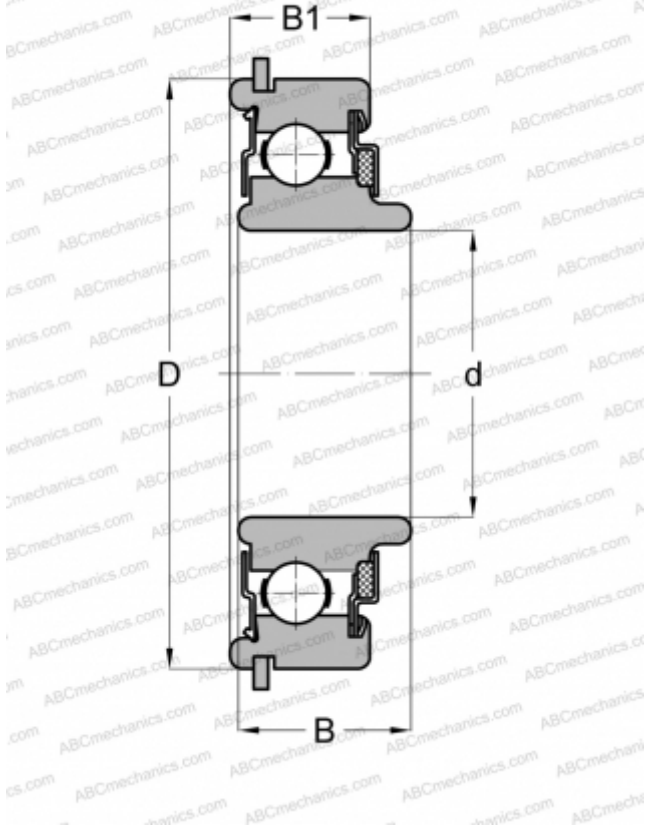

## 87505NR ABC

Deep groove ball bearings

TYPE: Ball bearings, Radial ball bearings, Single row, With snap ring groove, Snap ring, felt seals on one side, shield on second side, wide inner ring

### Technical specification

#### DIMENSIONS, MM

d	25,000
D	52,000
B	15,875
B1	15,011

#### WEIGHT, KG

0,132