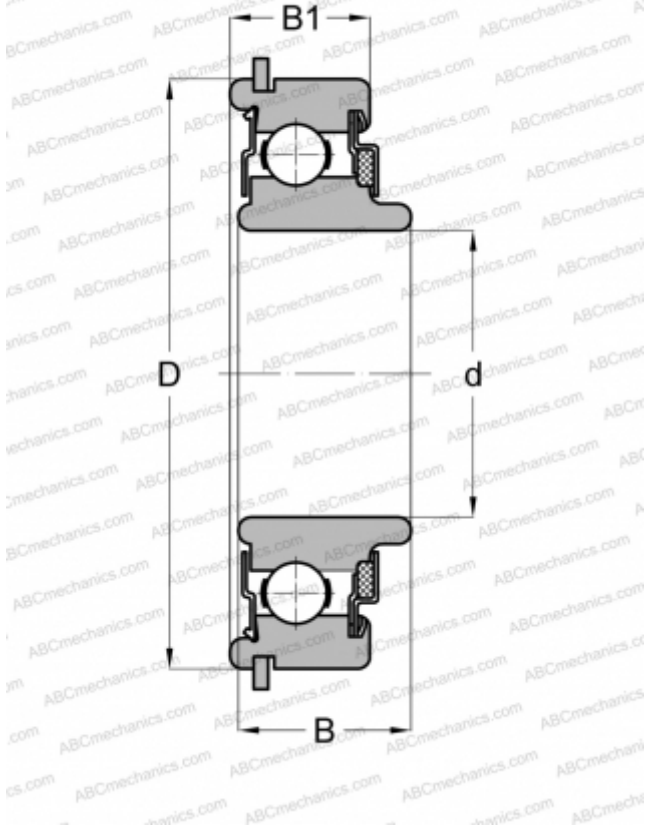

## 487505 NEW DEPARTURE

Deep groove ball bearings

TYPE: Ball bearings, Radial ball bearings, Single row, With snap ring groove, Snap ring, felt seals on one side, shield on second side, wide inner ring

### Technical specification

#### DIMENSIONS, MM

d	25,000
D	52,000
B	15,875
B1	15,011

#### WEIGHT, KG

0,132