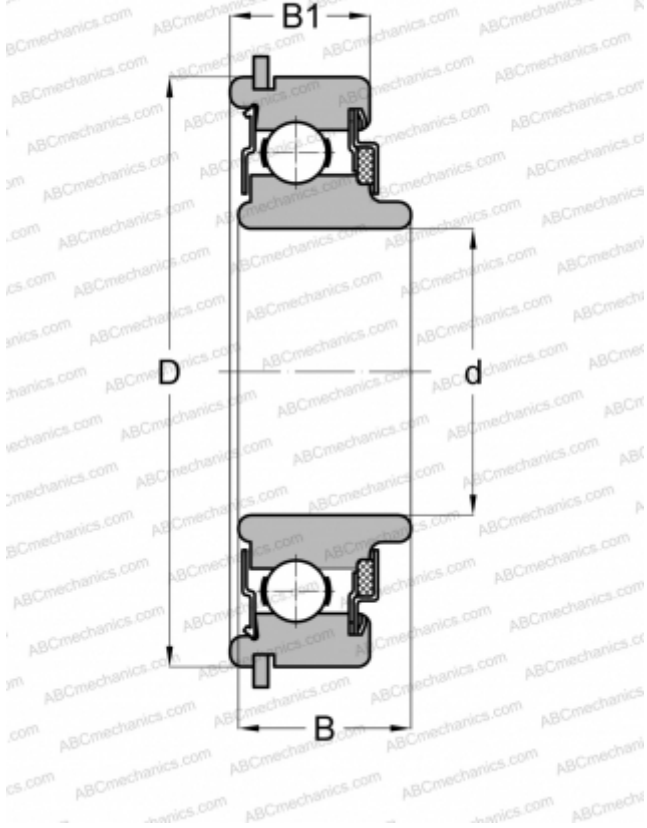

## 87026NR ABC

Deep groove ball bearings

TYPE: Ball bearings, Radial ball bearings, Single row, With snap ring groove, Snap ring, felt seals on one side, shield on second side, wide inner ring

### Technical specification

#### DIMENSIONS, MM

d	26,000
D	52,000
B	15,875
B1	15,011

#### WEIGHT, KG

0,128