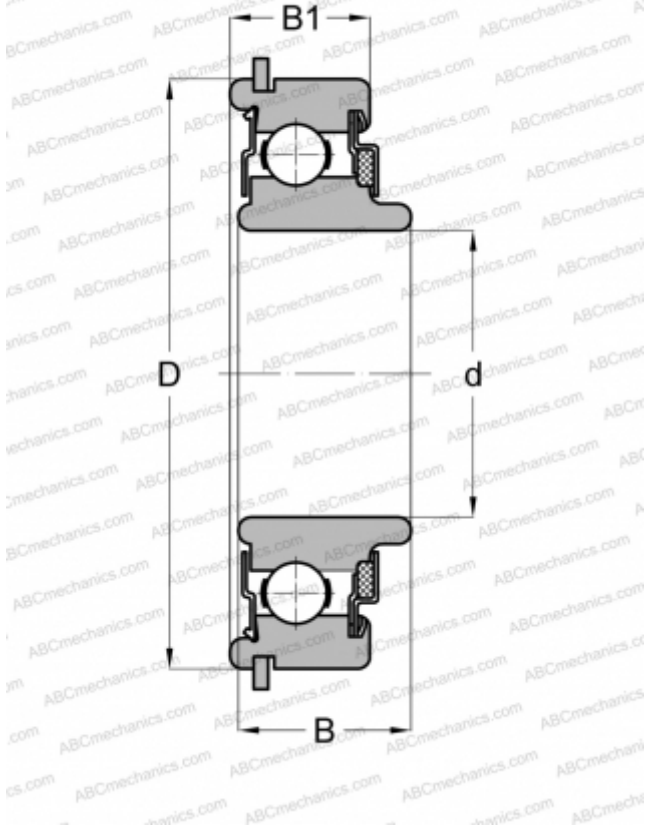

87506NR ABC

Deep groove ball bearings

TYPE: Ball bearings, Radial ball bearings, Single row, With snap ring groove, Snap ring, felt seals on one side, shield on second side, wide inner ring

Technical specification

DIMENSIONS, MM

d	30,000
D	62,000
B	19,990
B1	16,002

WEIGHT, KG

0,230

MANUFACTURER

[ABC](#)

INTERCHANGE

NEW DEPARTURE