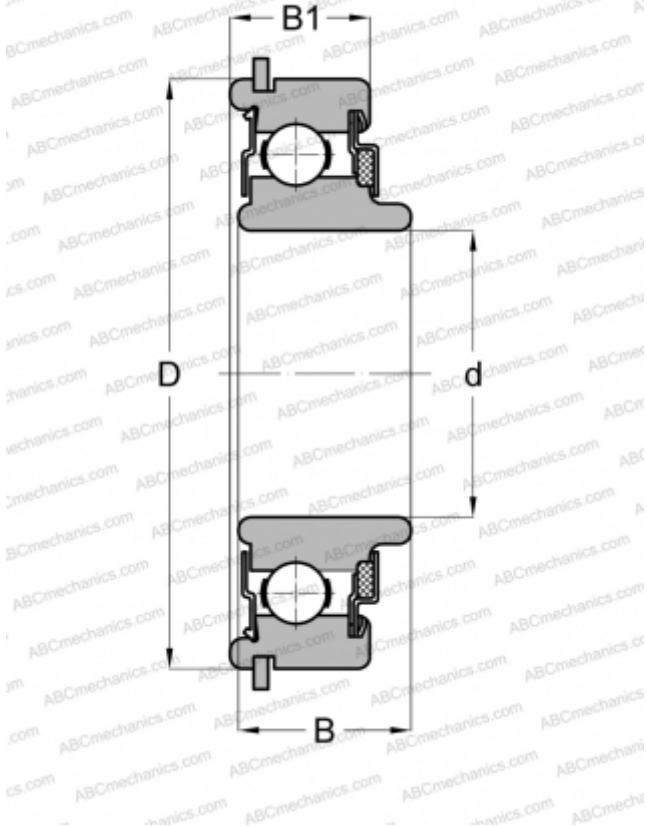

487506 NEW DEPARTURE

Deep groove ball bearings

TYPE: Ball bearings, Radial ball bearings, Single row, With snap ring groove, Snap ring, felt seals on one side, shield on second side, wide inner ring

Technical specification

DIMENSIONS, MM

d	30,000
D	62,000
B	19,990
B1	16,002

WEIGHT, KG

0,230

MANUFACTURER

[NEW DEPARTURE](#)

INTERCHANGE

ABC [87506NR](#)