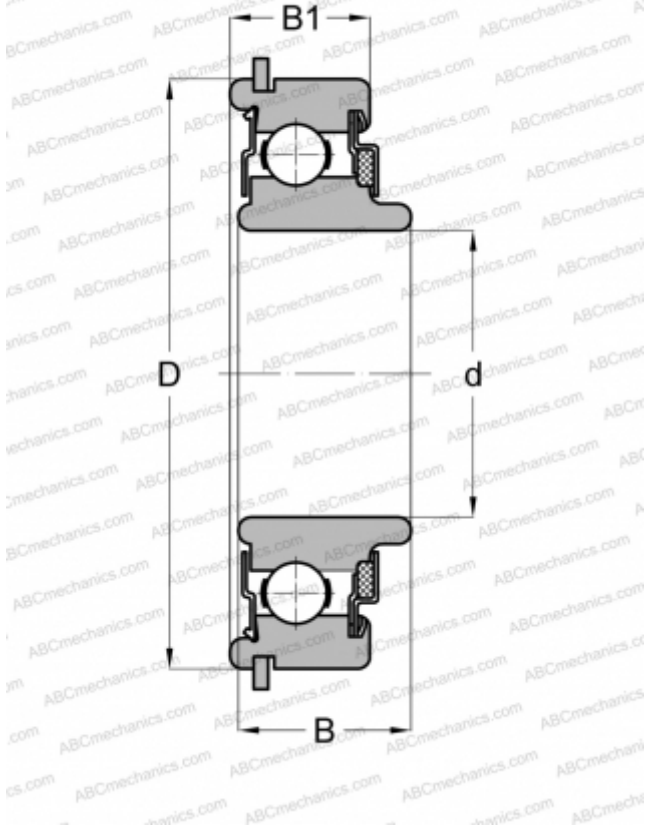

## 87507NR ABC

Deep groove ball bearings

TYPE: Ball bearings, Radial ball bearings, Single row, With snap ring groove, Snap ring, felt seals on one side, shield on second side, wide inner ring

### Technical specification

#### DIMENSIONS, MM

d	35,000
D	72,000
B	21,006
B1	16,993

#### WEIGHT, KG

0,321