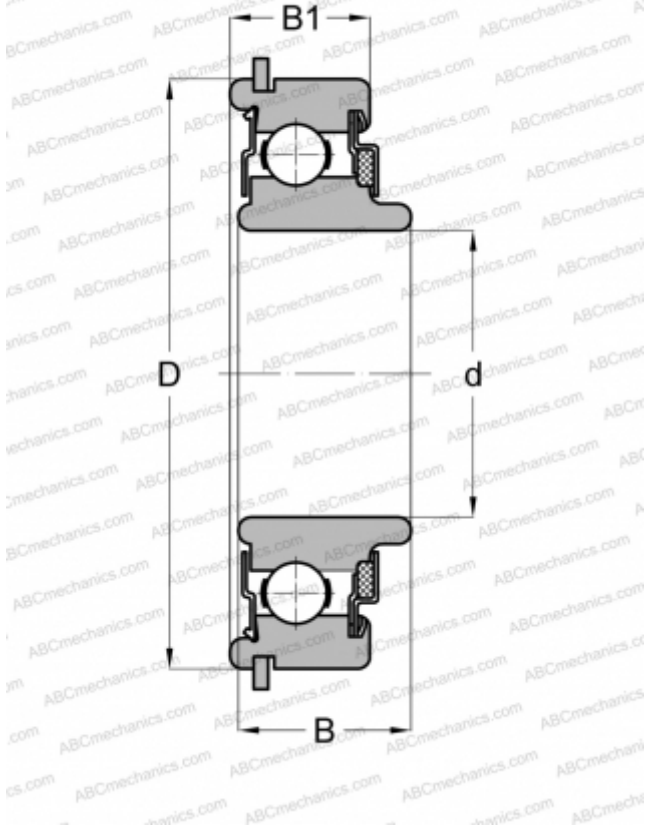

487507 NEW DEPARTURE

Deep groove ball bearings

TYPE: Ball bearings, Radial ball bearings, Single row, With snap ring groove, Snap ring, felt seals on one side, shield on second side, wide inner ring

Technical specification

DIMENSIONS, MM

d	35,000
D	72,000
B	21,006
B1	16,993

WEIGHT, KG

0,321

MANUFACTURER

[NEW DEPARTURE](#)

INTERCHANGE

[ABC 87507NR](#)