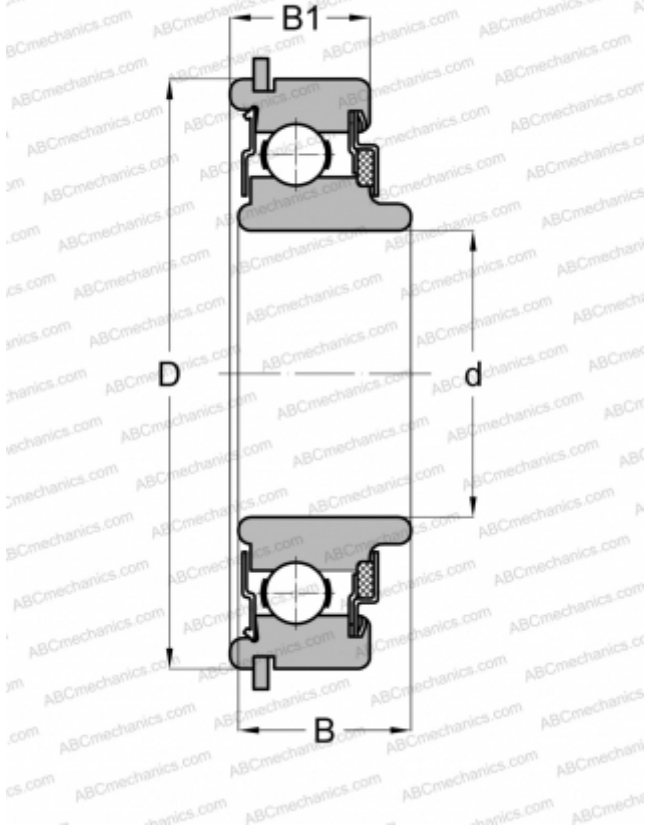

87508NR ABC

Deep groove ball bearings

TYPE: Ball bearings, Radial ball bearings, Single row, With snap ring groove, Snap ring, felt seals on one side, shield on second side, wide inner ring

Technical specification

DIMENSIONS, MM

d	40,000
D	80,000
B	24,003
B1	21,006

WEIGHT, KG

0,485

MANUFACTURER

[ABC](#)

INTERCHANGE

NEW DEPARTURE