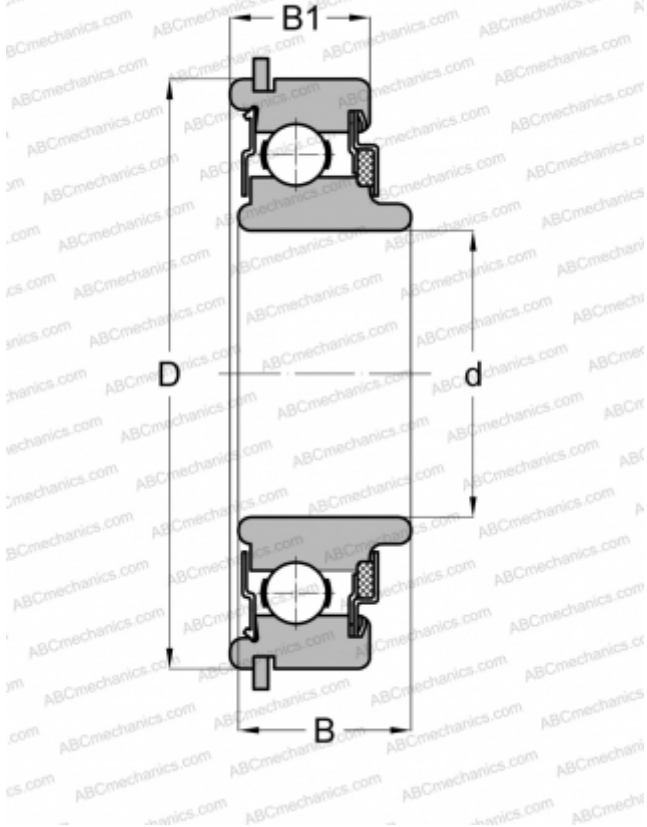

487508 NEW DEPARTURE

Deep groove ball bearings

TYPE: Ball bearings, Radial ball bearings, Single row, With snap ring groove, Snap ring, felt seals on one side, shield on second side, wide inner ring

Technical specification

DIMENSIONS, MM

d	40,000
D	80,000
B	24,003
B1	21,006

WEIGHT, KG

0,485

MANUFACTURER

[NEW DEPARTURE](#)

INTERCHANGE

[ABC 87508NR](#)