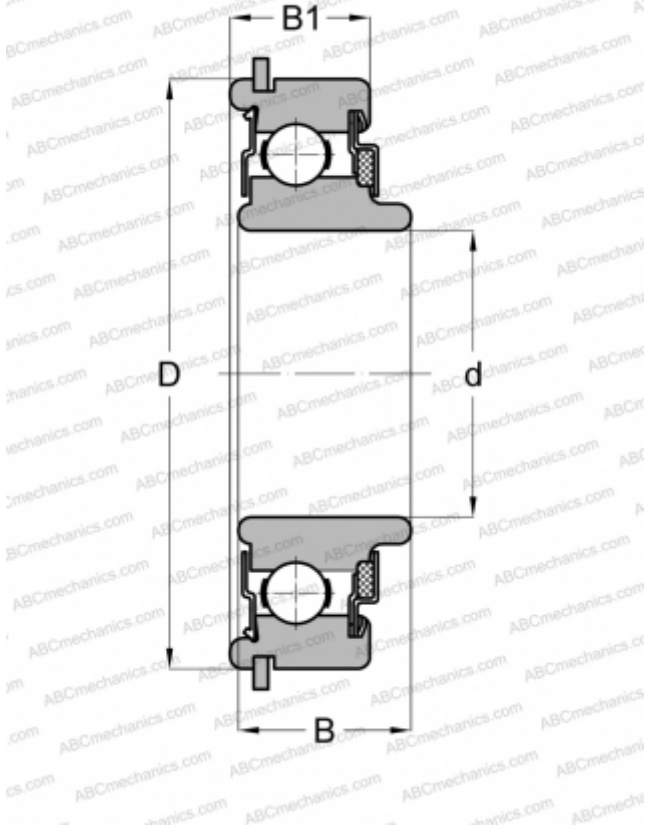

87509NR ABC

Deep groove ball bearings

TYPE: Ball bearings, Radial ball bearings, Single row, With snap ring groove, Snap ring, felt seals on one side, shield on second side, wide inner ring

Technical specification

DIMENSIONS, MM

d	45,000
D	85,000
B	24,003
B1	21,006

WEIGHT, KG

0,544

MANUFACTURER

[ABC](#)