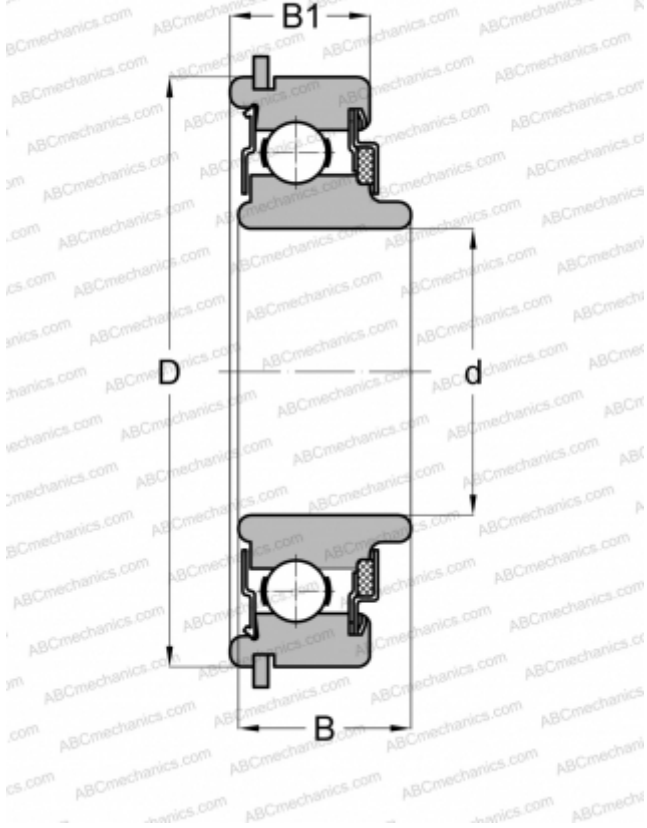

## 487510 NEW DEPARTURE

Deep groove ball bearings

TYPE: Ball bearings, Radial ball bearings, Single row, With snap ring groove, Snap ring, felt seals on one side, shield on second side, wide inner ring

### Technical specification

#### DIMENSIONS, MM

|    |        |
|----|--------|
| d  | 50,000 |
| D  | 90,000 |
| B  | 26,010 |
| B1 | 21,996 |

#### WEIGHT, KG

0,590