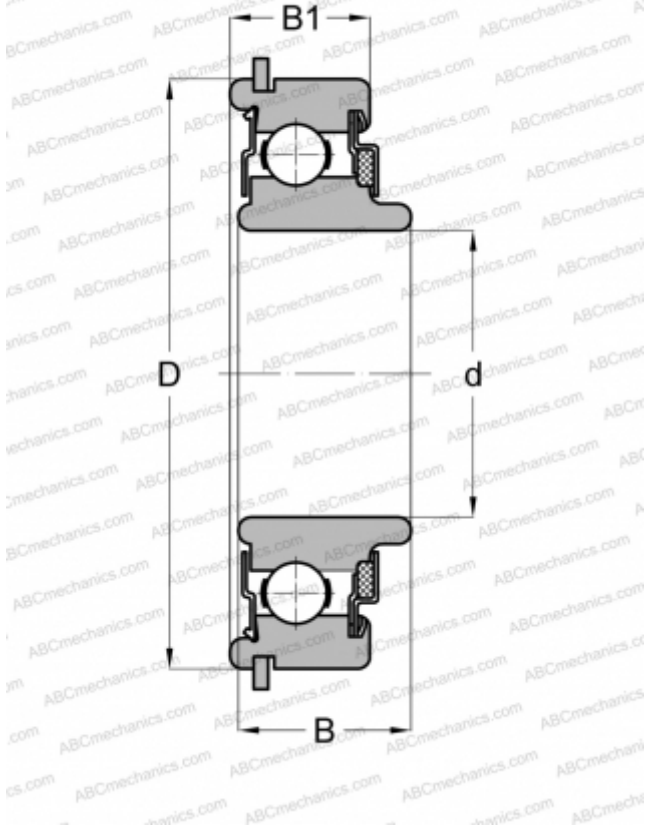

87511NR ABC

Deep groove ball bearings

TYPE: Ball bearings, Radial ball bearings, Single row, With snap ring groove, Snap ring, felt seals on one side, shield on second side, wide inner ring

Technical specification

DIMENSIONS, MM

d	55,000
D	100,000
B	27,000
B1	23,012

WEIGHT, KG

0,744

MANUFACTURER

[ABC](#)