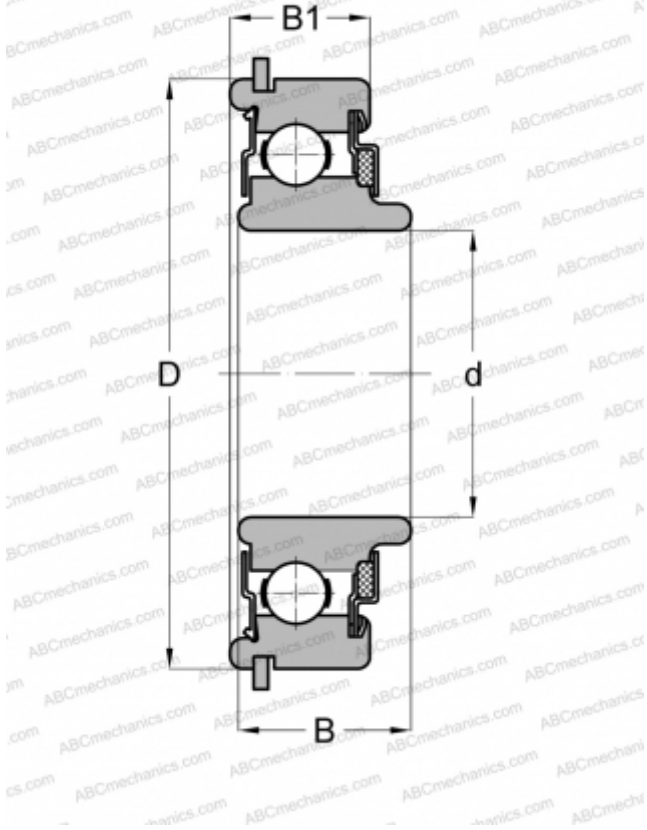

87512NR ABC

Deep groove ball bearings

TYPE: Ball bearings, Radial ball bearings, Single row, With snap ring groove, Snap ring, felt seals on one side, shield on second side, wide inner ring

Technical specification

DIMENSIONS, MM

d	60,000
D	110,000
B	29,007
B1	24,994

WEIGHT, KG

0,980

MANUFACTURER

[ABC](#)