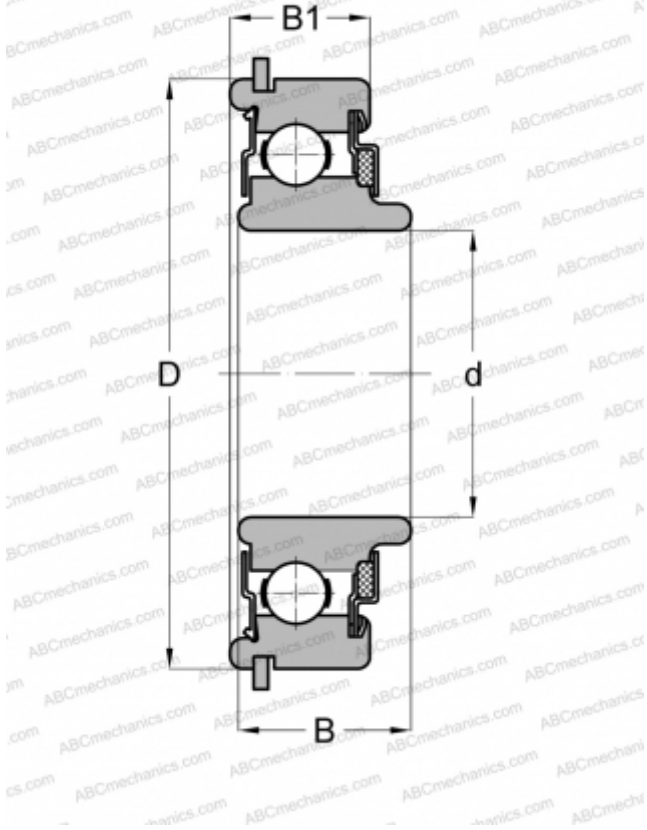

87513NR ABC

Deep groove ball bearings

TYPE: Ball bearings, Radial ball bearings, Single row, With snap ring groove, Snap ring, felt seals on one side, shield on second side, wide inner ring

Technical specification

DIMENSIONS, MM

d	65,000
D	120,000
B	31,013
B1	26,010

WEIGHT, KG

1,279

MANUFACTURER

[ABC](#)