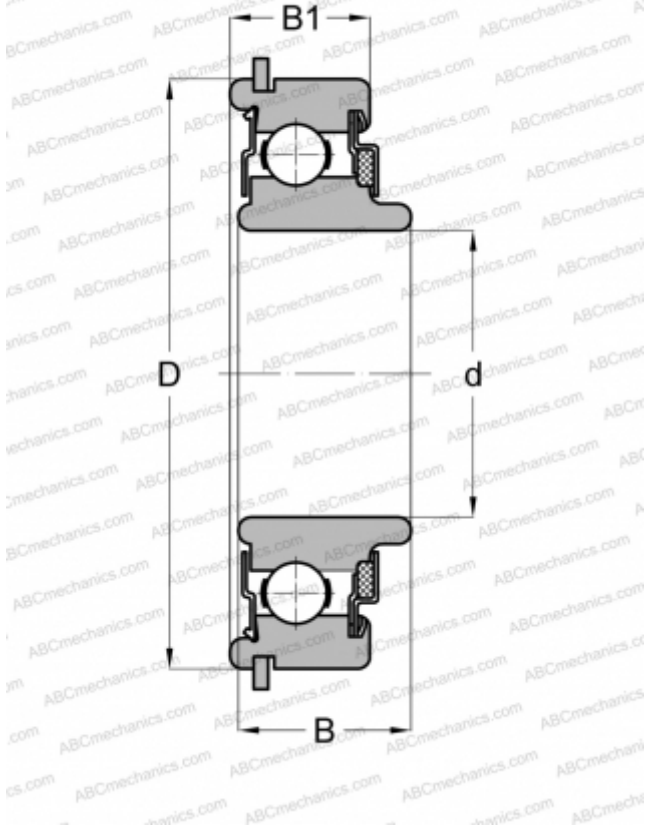

87603NR ABC

Deep groove ball bearings

TYPE: Ball bearings, Radial ball bearings, Single row, With snap ring groove, Snap ring, felt seals on one side, shield on second side, wide inner ring

Technical specification

DIMENSIONS, MM

d	17,000
D	47,000
B	16,002
B1	13,995

WEIGHT, KG

0,095

MANUFACTURER

[ABC](#)

INTERCHANGE

NEW DEPARTURE