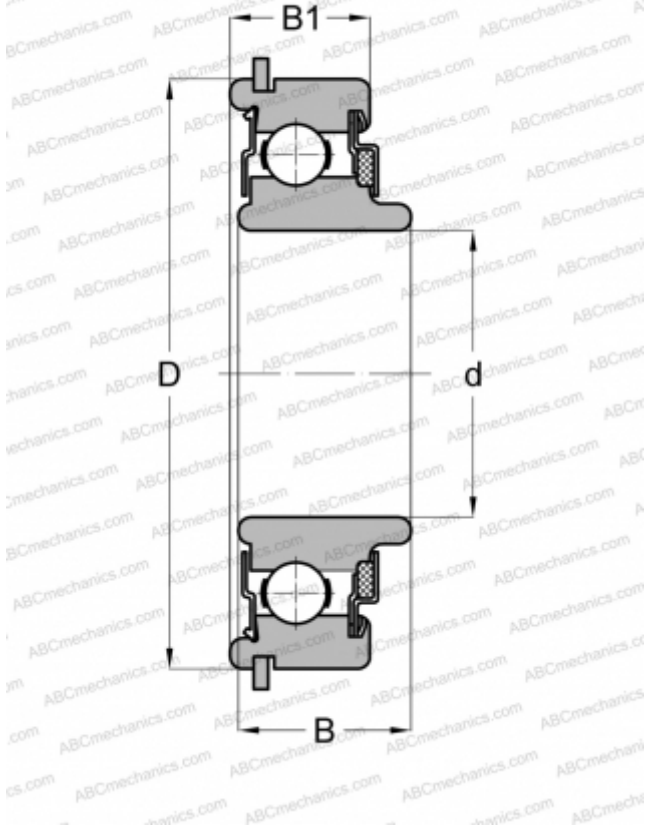

## 487603 NEW DEPARTURE

Deep groove ball bearings

TYPE: Ball bearings, Radial ball bearings, Single row, With snap ring groove, Snap ring, felt seals on one side, shield on second side, wide inner ring

### Technical specification

#### DIMENSIONS, MM

d	17,000
D	47,000
B	16,002
B1	13,995

#### WEIGHT, KG

0,095