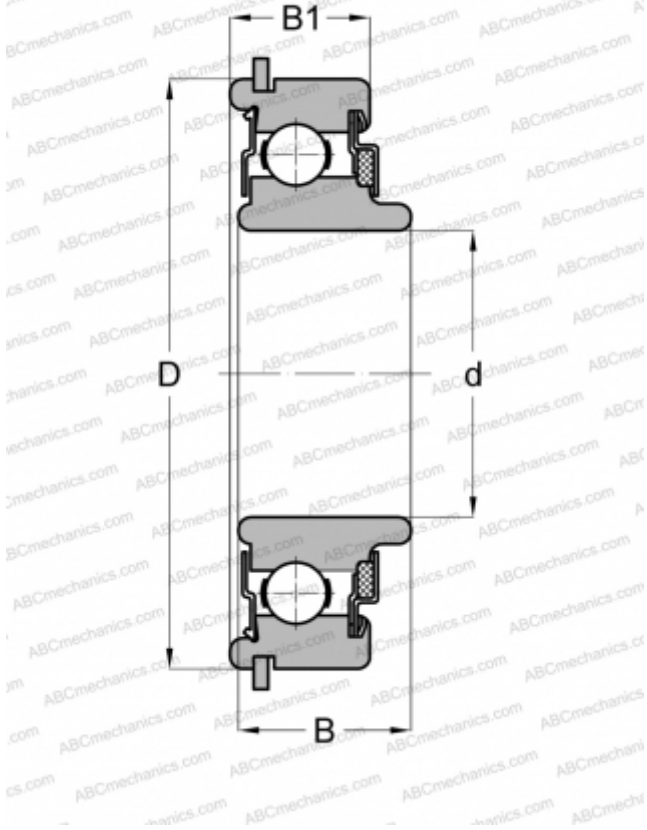

## 87604NR ABC

Deep groove ball bearings

TYPE: Ball bearings, Radial ball bearings, Single row, With snap ring groove, Snap ring, felt seals on one side, shield on second side, wide inner ring

### Technical specification

#### DIMENSIONS, MM

d	20,000
D	52,000
B	18,999
B1	15,011

#### WEIGHT, KG

0,200