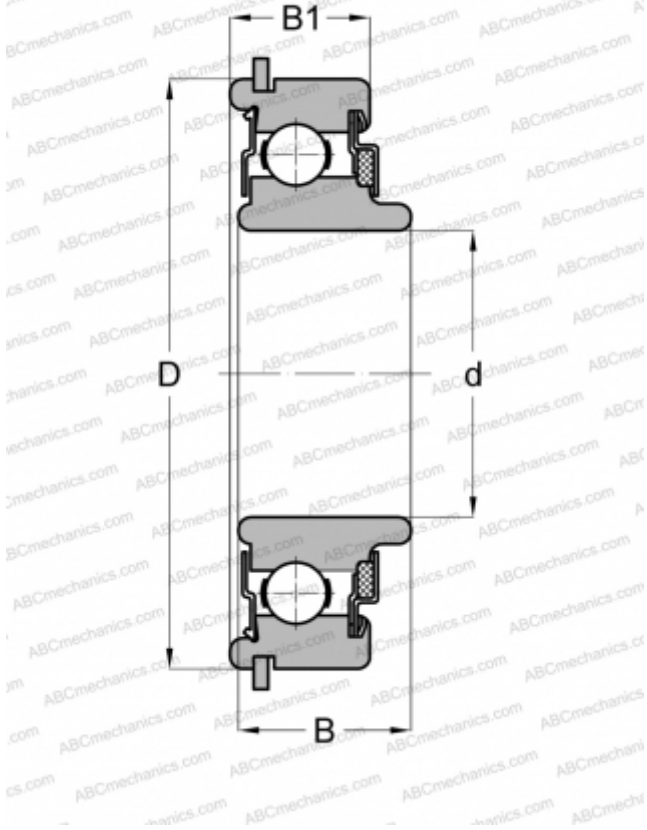

87605NR ABC

Deep groove ball bearings

TYPE: Ball bearings, Radial ball bearings, Single row, With snap ring groove, Snap ring, felt seals on one side, shield on second side, wide inner ring

Technical specification

DIMENSIONS, MM

d	25,000
D	62,000
B	21,006
B1	16,993

WEIGHT, KG

0,354

MANUFACTURER

[ABC](#)

INTERCHANGE

NEW DEPARTURE