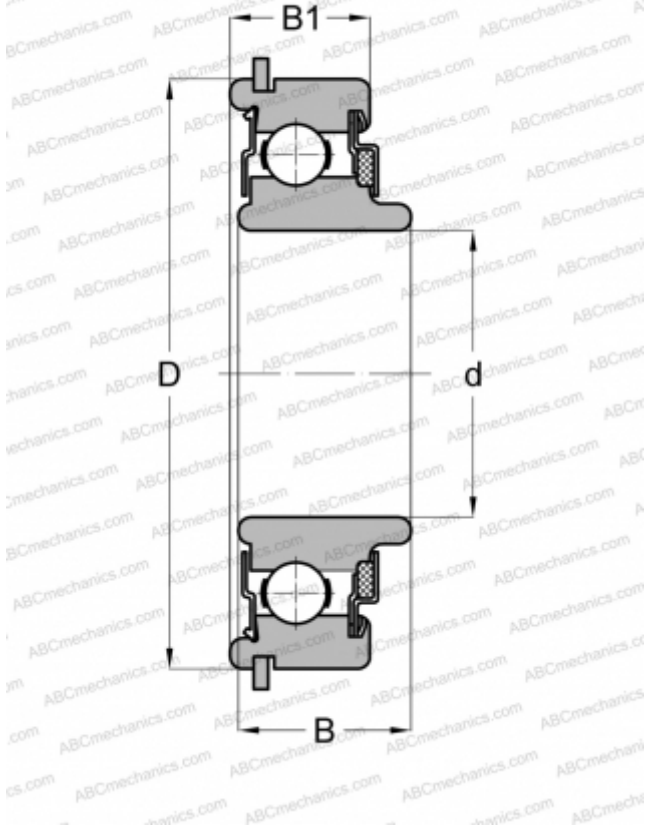

487605 NEW DEPARTURE

Deep groove ball bearings

TYPE: Ball bearings, Radial ball bearings, Single row, With snap ring groove, Snap ring, felt seals on one side, shield on second side, wide inner ring

Technical specification

DIMENSIONS, MM

d	25,000
D	62,000
B	21,006
B1	16,993

WEIGHT, KG

0,354

MANUFACTURER

[NEW DEPARTURE](#)

INTERCHANGE

ABC [87605NR](#)