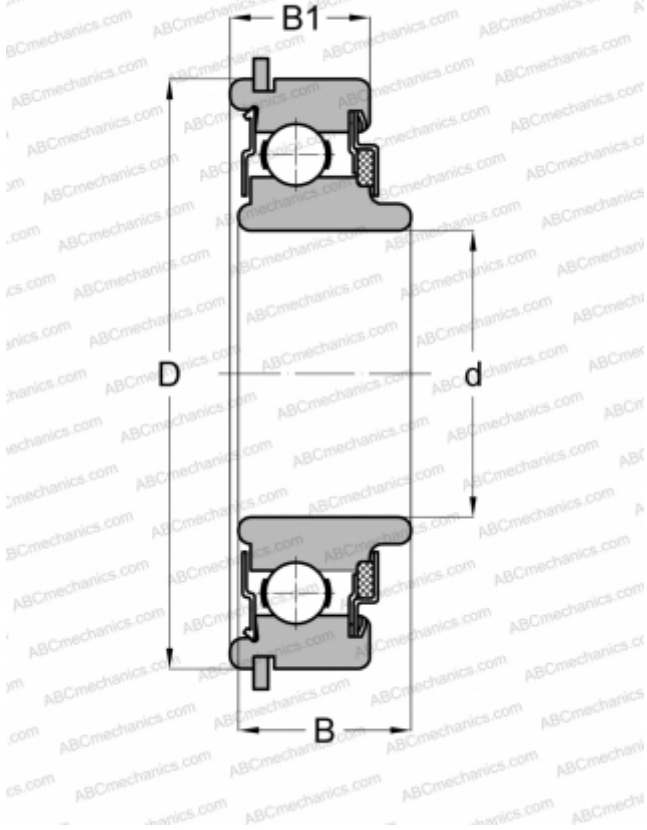

87606NR ABC

Deep groove ball bearings

TYPE: Ball bearings, Radial ball bearings, Single row, With snap ring groove, Snap ring, felt seals on one side, shield on second side, wide inner ring

Technical specification

DIMENSIONS, MM

d	30,000
D	72,000
B	23,012
B1	18,999

WEIGHT, KG

0,513

MANUFACTURER

[ABC](#)