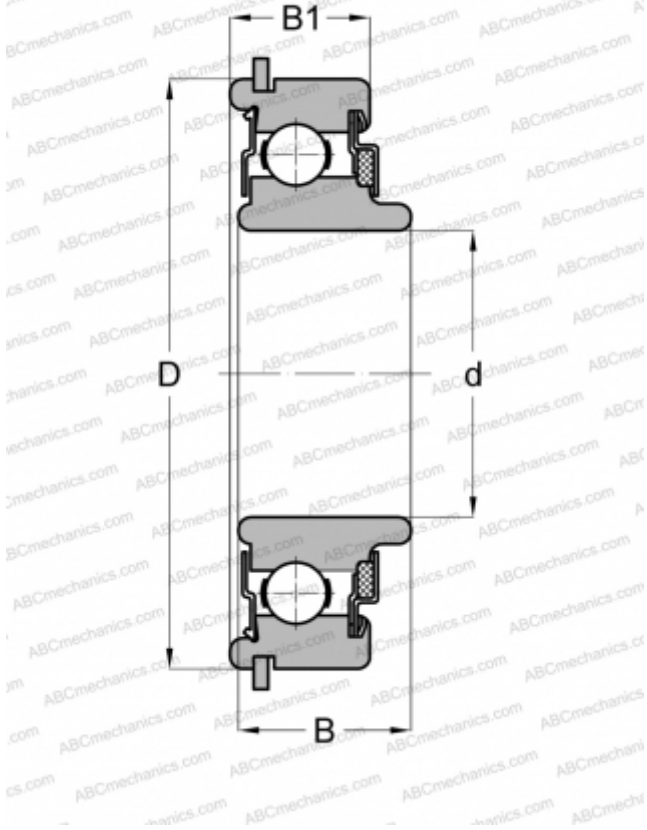

## 87607NR ABC

Deep groove ball bearings

TYPE: Ball bearings, Radial ball bearings, Single row, With snap ring groove, Snap ring, felt seals on one side, shield on second side, wide inner ring

### Technical specification

#### DIMENSIONS, MM

d	35,000
D	80,000
B	24,994
B1	21,006

#### WEIGHT, KG

0,744