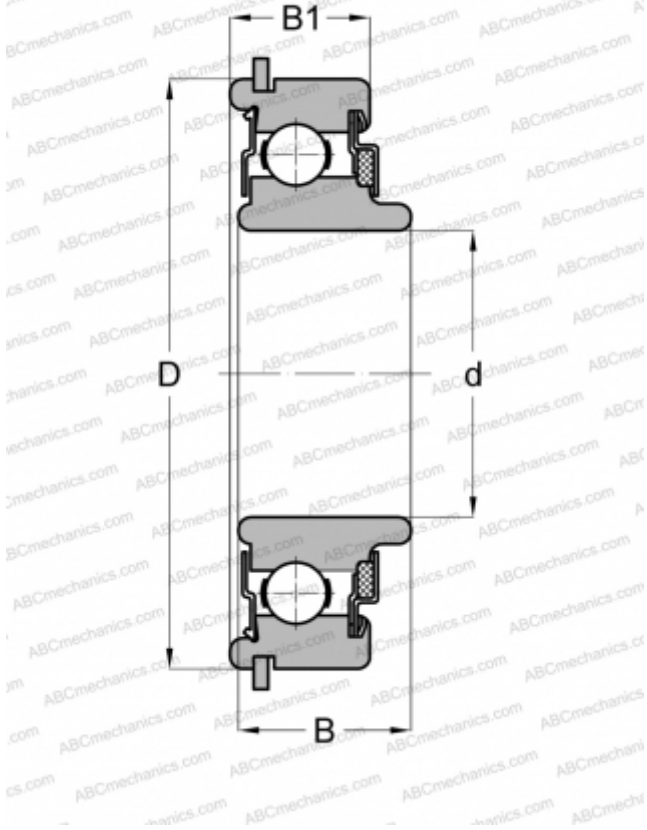

87608NR ABC

Deep groove ball bearings

TYPE: Ball bearings, Radial ball bearings, Single row, With snap ring groove, Snap ring, felt seals on one side, shield on second side, wide inner ring

Technical specification

DIMENSIONS, MM

d	40,000
D	90,000
B	27,000
B1	23,012

WEIGHT, KG

0,934

MANUFACTURER

[ABC](#)