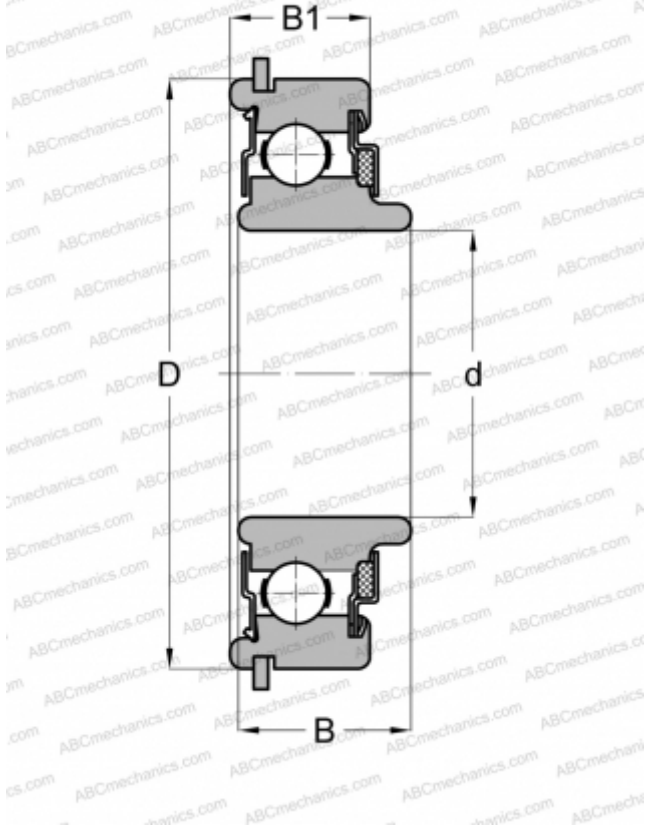

87609NR ABC

Deep groove ball bearings

TYPE: Ball bearings, Radial ball bearings, Single row, With snap ring groove, Snap ring, felt seals on one side, shield on second side, wide inner ring

Technical specification

DIMENSIONS, MM

d	45,000
D	100,000
B	29,997
B1	24,994

WEIGHT, KG

1,361

MANUFACTURER

[ABC](#)

INTERCHANGE

NEW DEPARTURE