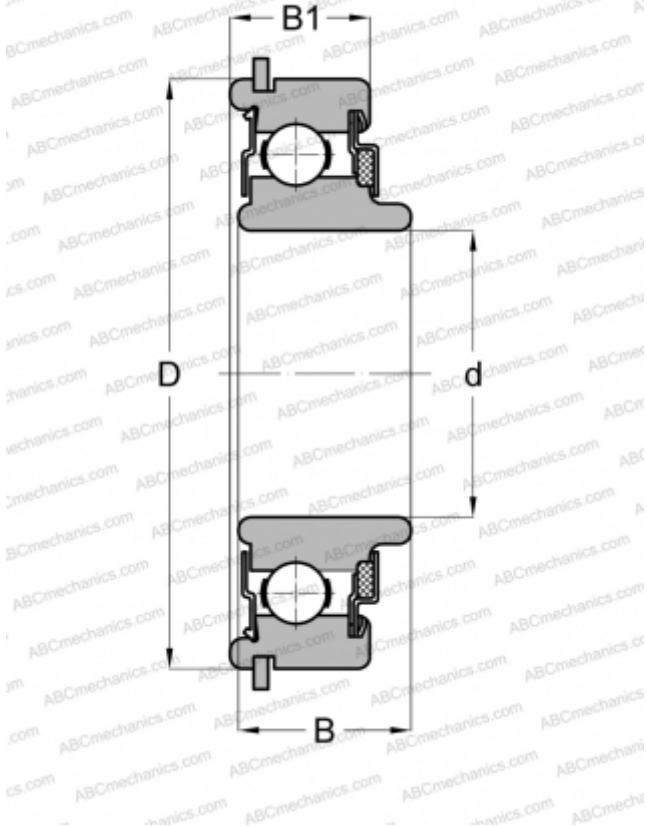

## 487609 NEW DEPARTURE

Deep groove ball bearings

TYPE: Ball bearings, Radial ball bearings, Single row, With snap ring groove, Snap ring, felt seals on one side, shield on second side, wide inner ring

### Technical specification

#### DIMENSIONS, MM

d	45,000
D	100,000
B	29,997
B1	24,994

#### WEIGHT, KG

1,361