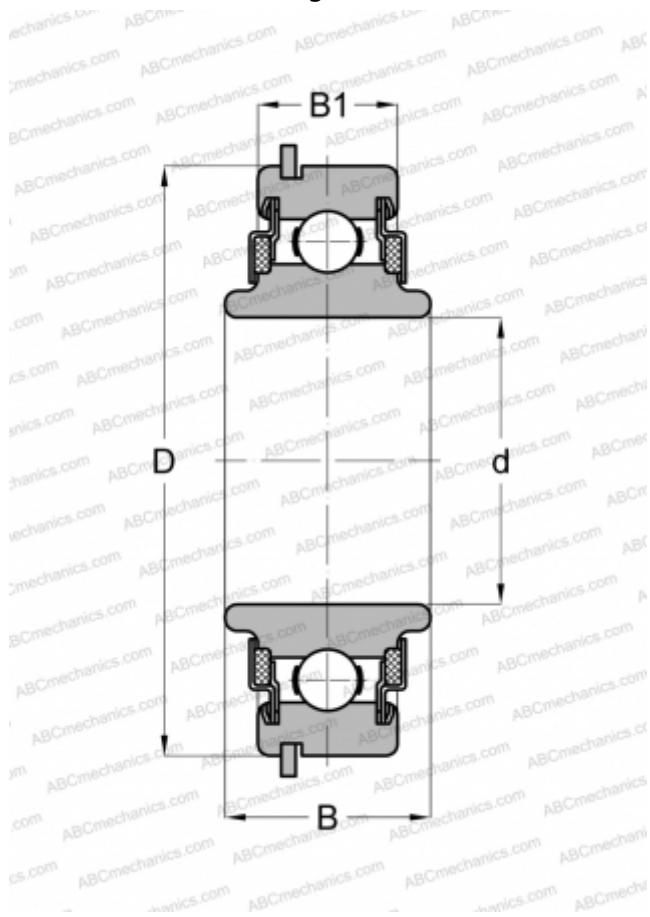

88009NR ABC

Deep groove ball bearings

TYPE: Ball bearings, Radial ball bearings, Single row, With snap ring groove, Snap ring, felt seals on both side, wide inner ring

Technical specification

DIMENSIONS, MM

d	9,000
D	30,000
B	16,408
B1	8,992

WEIGHT, KG

0,048

MANUFACTURER

[ABC](#)

INTERCHANGE

NEW DEPARTURE

[488009](#)