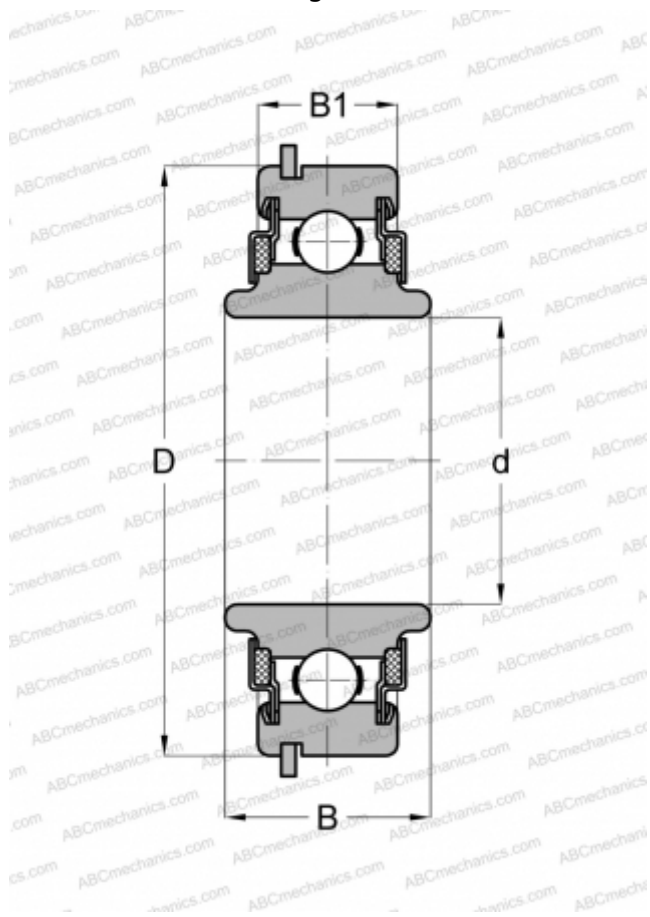

488009 NEW DEPARTURE

Deep groove ball bearings

TYPE: Ball bearings, Radial ball bearings, Single row, With snap ring groove, Snap ring, felt seals on both side, wide inner ring

Technical specification

DIMENSIONS, MM

d	9,000
D	30,000
B	16,408
B1	8,992

WEIGHT, KG

0,048

MANUFACTURER

[NEW DEPARTURE](#)

INTERCHANGE

[ABC 88009NR](#)