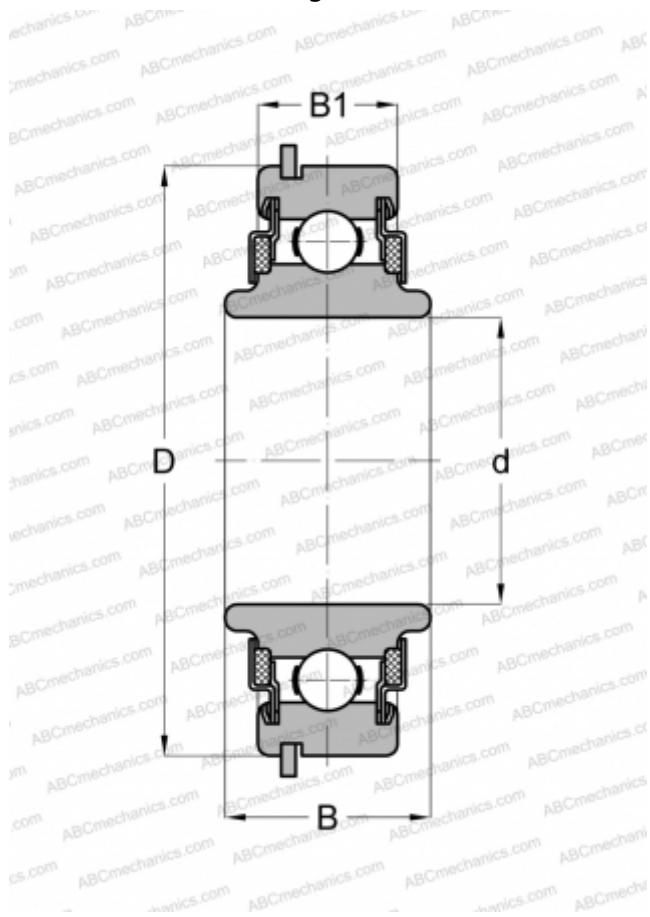

## 88500NR ABC

Deep groove ball bearings

TYPE: Ball bearings, Radial ball bearings, Single row, With snap ring groove, Snap ring, felt seals on both side, wide inner ring

#### DIMENSIONS, MM

|    |        |
|----|--------|
| d  | 10,000 |
| D  | 30,000 |
| B  | 16,408 |
| B1 | 8,992  |

#### WEIGHT, KG

0,041