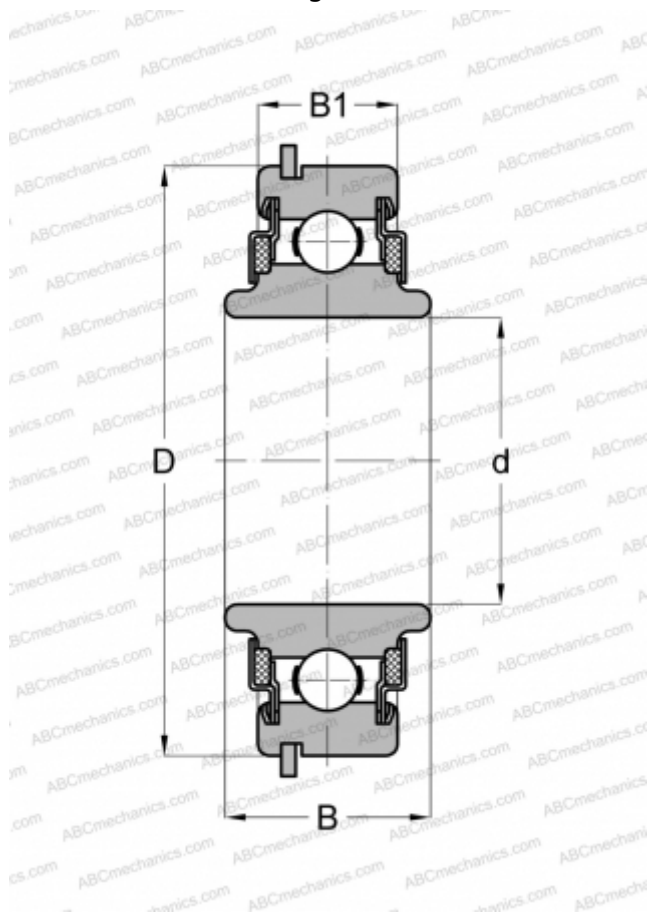

## 488500 NEW DEPARTURE

Deep groove ball bearings

TYPE: Ball bearings, Radial ball bearings, Single row, With snap ring groove, Snap ring, felt seals on both side, wide inner ring

#### DIMENSIONS, MM

d	10,000
D	30,000
B	16,408
B1	8,992

#### WEIGHT, KG

0,041