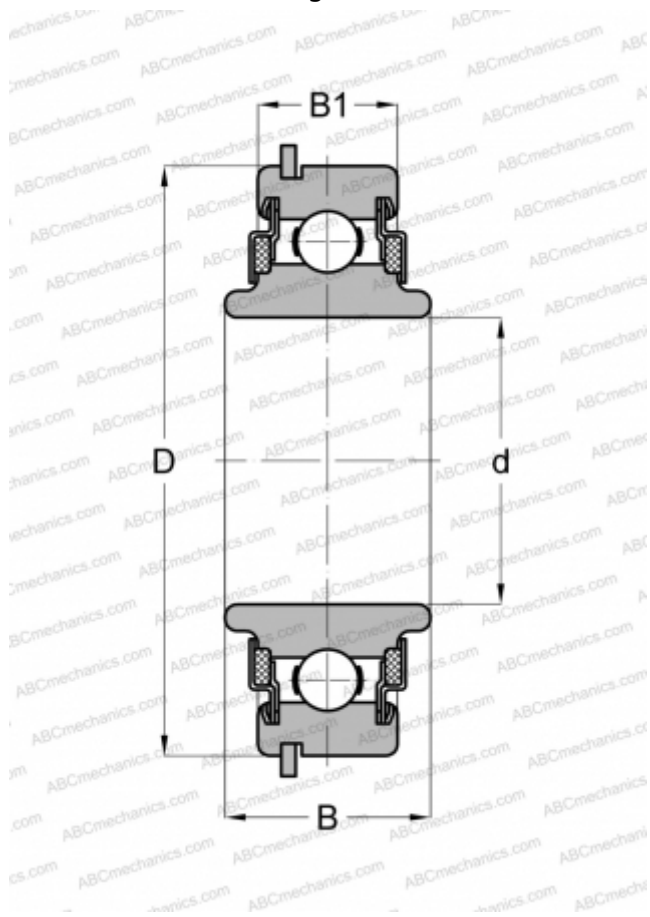

88011NR ABC

Deep groove ball bearings

TYPE: Ball bearings, Radial ball bearings, Single row, With snap ring groove, Snap ring, felt seals on both side, wide inner ring

Technical specification

DIMENSIONS, MM

d	11,000
D	32,000
B	15,392
B1	10,008

WEIGHT, KG

0,047

MANUFACTURER

[ABC](#)

INTERCHANGE

NEW DEPARTURE

[488011](#)