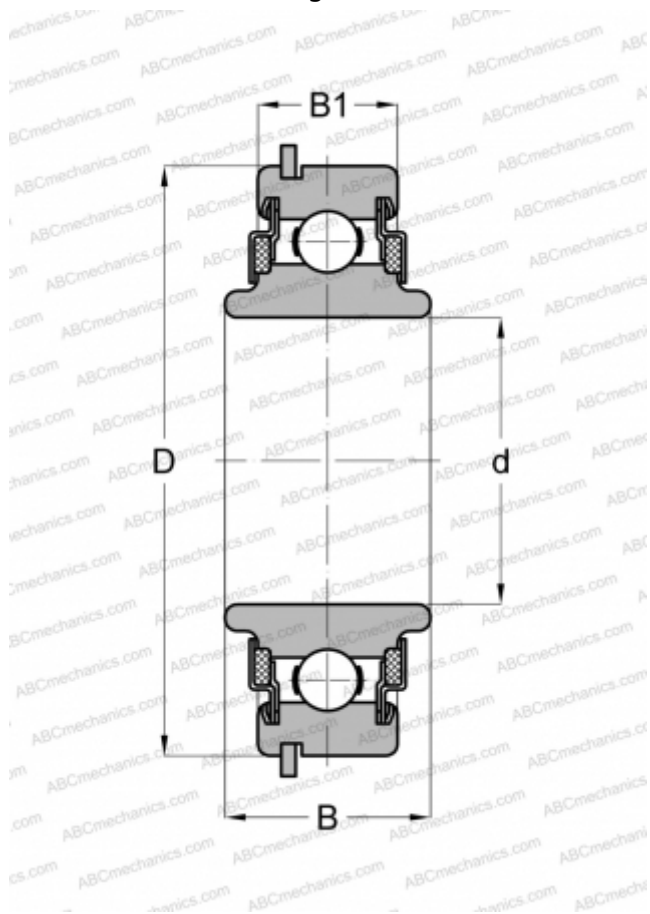

## 488011 NEW DEPARTURE

Deep groove ball bearings

TYPE: Ball bearings, Radial ball bearings, Single row, With snap ring groove, Snap ring, felt seals on both side, wide inner ring

#### DIMENSIONS, MM

|    |        |
|----|--------|
| d  | 11,000 |
| D  | 32,000 |
| B  | 15,392 |
| B1 | 10,008 |

#### WEIGHT, KG

0,047