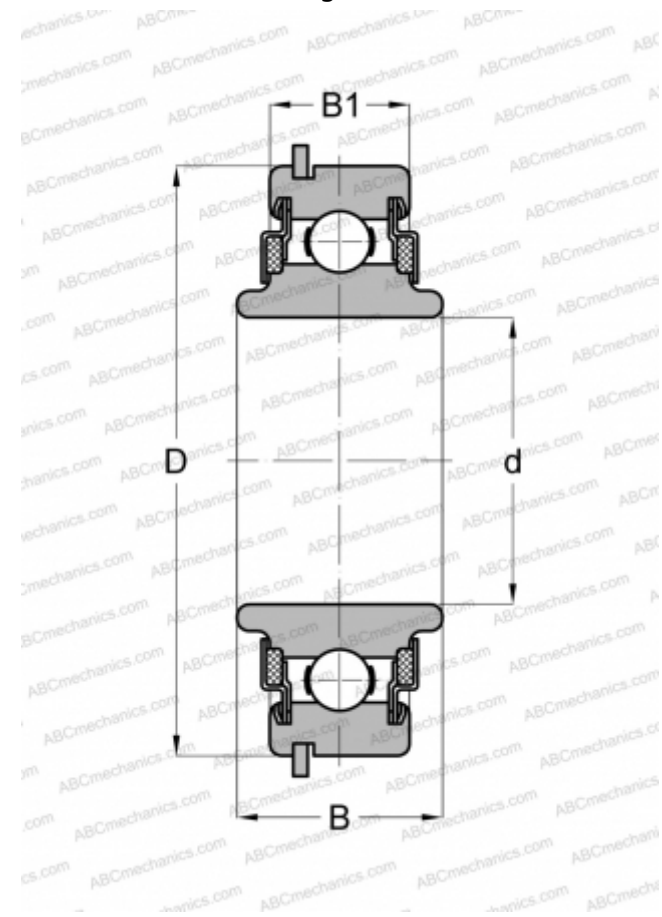

88501NR ABC

Deep groove ball bearings

TYPE: Ball bearings, Radial ball bearings, Single row, With snap ring groove, Snap ring, felt seals on both side, wide inner ring

Technical specification

DIMENSIONS, MM

d	12,000
D	32,000
B	15,392
B1	10,008

WEIGHT, KG

0,045

MANUFACTURER

[ABC](#)

INTERCHANGE

NEW DEPARTURE

[488501](#)