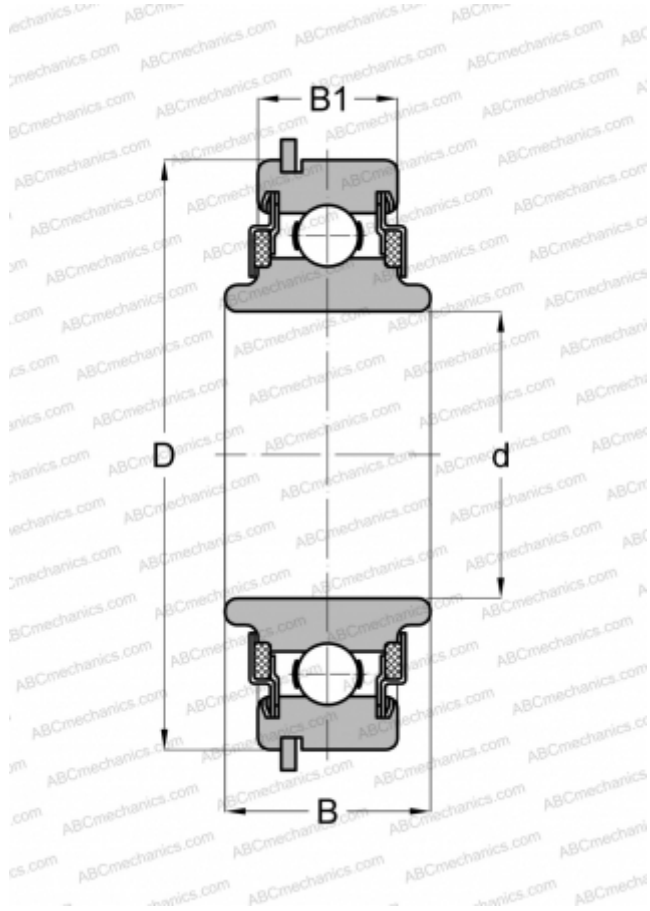

488501 NEW DEPARTURE

Deep groove ball bearings

TYPE: Ball bearings, Radial ball bearings, Single row, With snap ring groove, Snap ring, felt seals on both side, wide inner ring

Technical specification

DIMENSIONS, MM

d	12,000
D	32,000
B	15,392
B1	10,008

WEIGHT, KG

0,045

MANUFACTURER

[NEW DEPARTURE](#)

INTERCHANGE

ABC [88501NR](#)