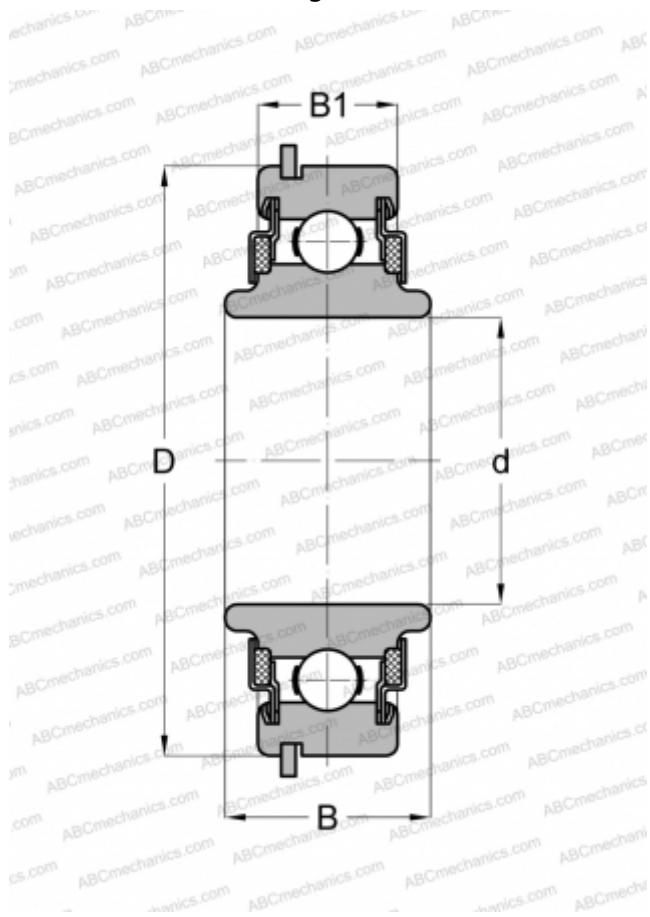

88013NR ABC

Deep groove ball bearings

TYPE: Ball bearings, Radial ball bearings, Single row, With snap ring groove, Snap ring, felt seals on both side, wide inner ring

Technical specification

DIMENSIONS, MM

d	13,000
D	32,000
B	15,392
B1	10,008

WEIGHT, KG

0,043

MANUFACTURER

[ABC](#)

INTERCHANGE

NEW DEPARTURE

[488013](#)