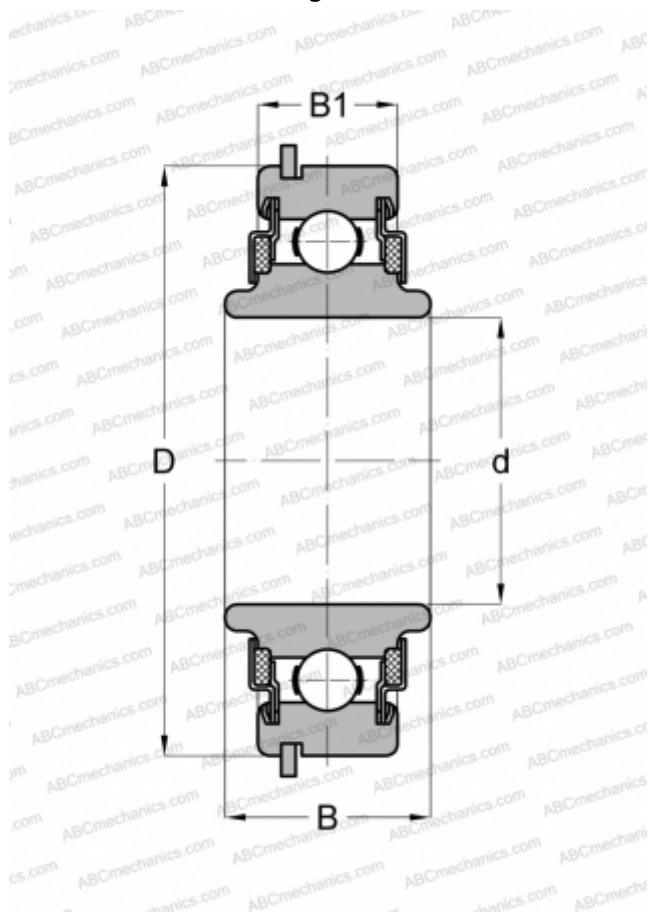

## 88014NR ABC

Deep groove ball bearings

TYPE: Ball bearings, Radial ball bearings, Single row, With snap ring groove, Snap ring, felt seals on both side, wide inner ring

#### DIMENSIONS, MM

d	14,000
D	35,000
B	14,402
B1	10,998

#### WEIGHT, KG

0,057