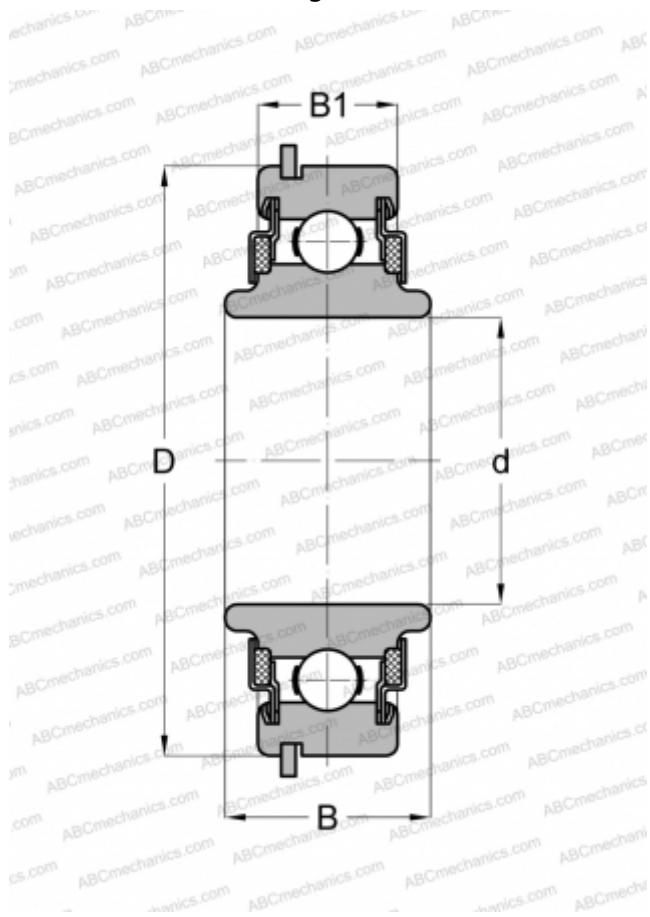

## 88502NR ABC

Deep groove ball bearings

TYPE: Ball bearings, Radial ball bearings, Single row, With snap ring groove, Snap ring, felt seals on both side, wide inner ring

#### DIMENSIONS, MM

d	15,000
D	35,000
B	14,402
B1	10,998

#### WEIGHT, KG

0,054