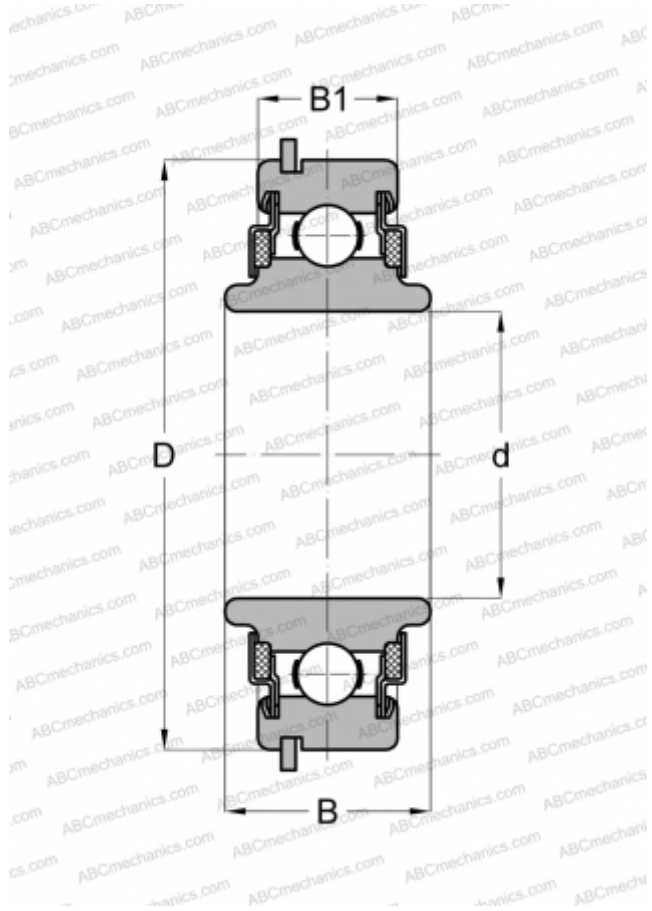

488502 NEW DEPARTURE

Deep groove ball bearings

TYPE: Ball bearings, Radial ball bearings, Single row, With snap ring groove, Snap ring, felt seals on both side, wide inner ring

Technical specification

DIMENSIONS, MM

d	15,000
D	35,000
B	14,402
B1	10,998

WEIGHT, KG

0,054

MANUFACTURER

[NEW DEPARTURE](#)

INTERCHANGE

ABC [88502NR](#)