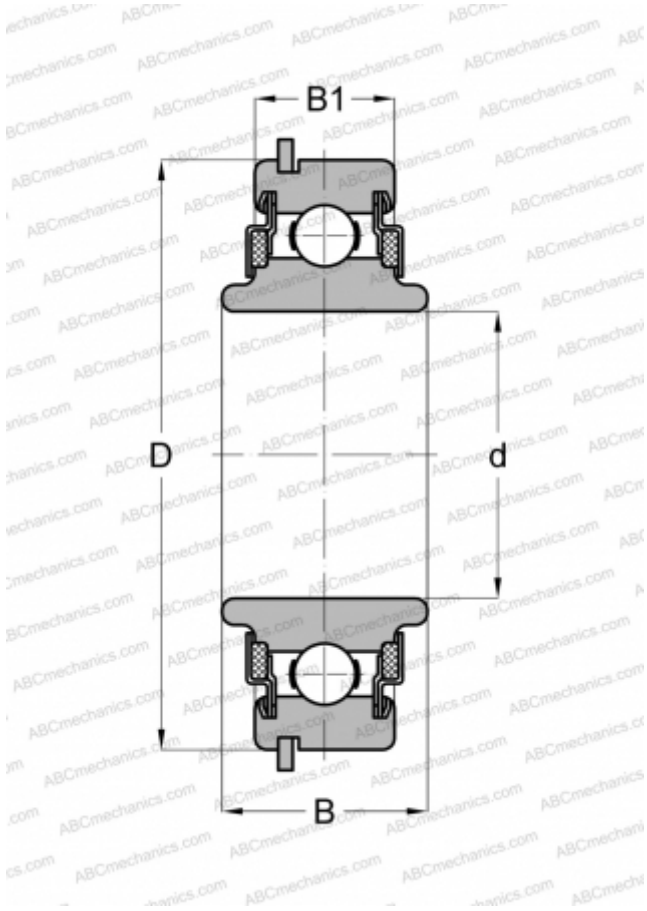

## 88016NR ABC

Deep groove ball bearings

TYPE: Ball bearings, Radial ball bearings, Single row, With snap ring groove, Snap ring, felt seals on both side, wide inner ring

### Technical specification

#### DIMENSIONS, MM

d	16,000
D	35,000
B	14,402
B1	10,998

#### WEIGHT, KG

0,052