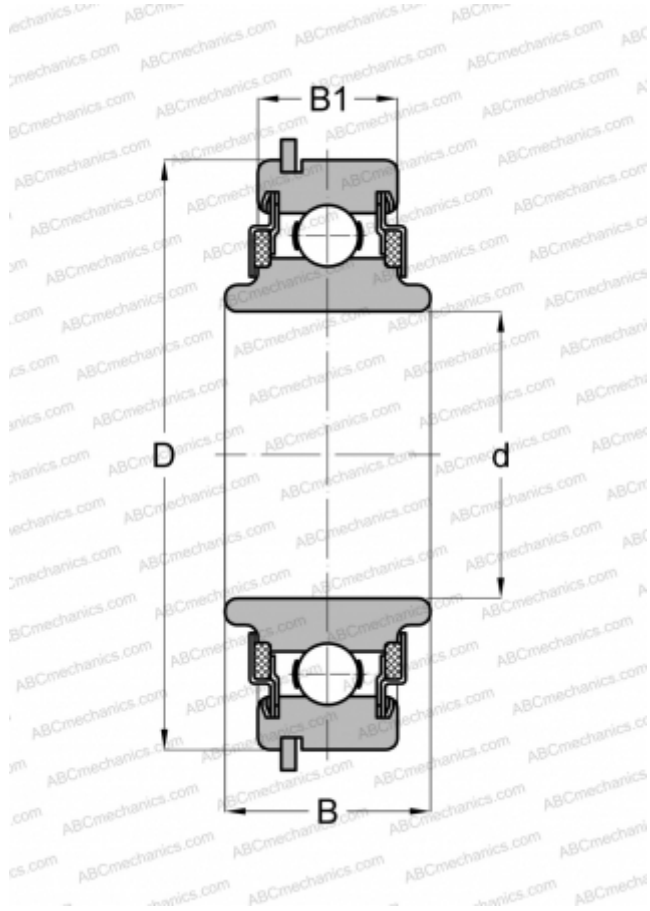

88503NR ABC

Deep groove ball bearings

TYPE: Ball bearings, Radial ball bearings, Single row, With snap ring groove, Snap ring, felt seals on both side, wide inner ring

Technical specification

DIMENSIONS, MM

d	17,000
D	40,000
B	16,586
B1	11,989

WEIGHT, KG

0,053

MANUFACTURER

[ABC](#)

INTERCHANGE

NEW DEPARTURE

[488503](#)