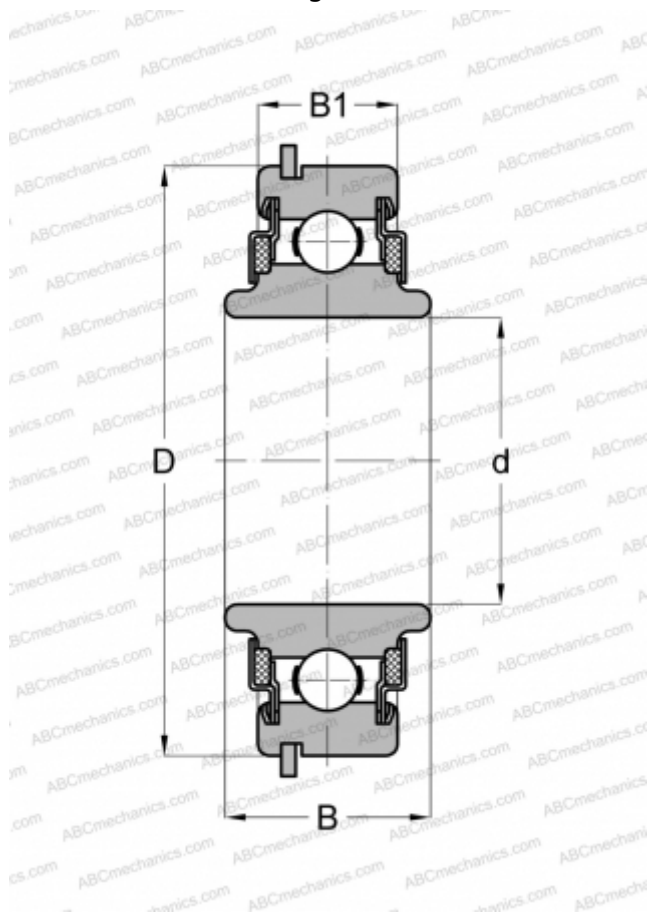

488503 NEW DEPARTURE

Deep groove ball bearings

TYPE: Ball bearings, Radial ball bearings, Single row, With snap ring groove, Snap ring, felt seals on both side, wide inner ring

Technical specification

DIMENSIONS, MM

| | |
|----|--------|
| d | 17,000 |
| D | 40,000 |
| B | 16,586 |
| B1 | 11,989 |

WEIGHT, KG

0,053

MANUFACTURER

[NEW DEPARTURE](#)

INTERCHANGE

ABC [88503NR](#)