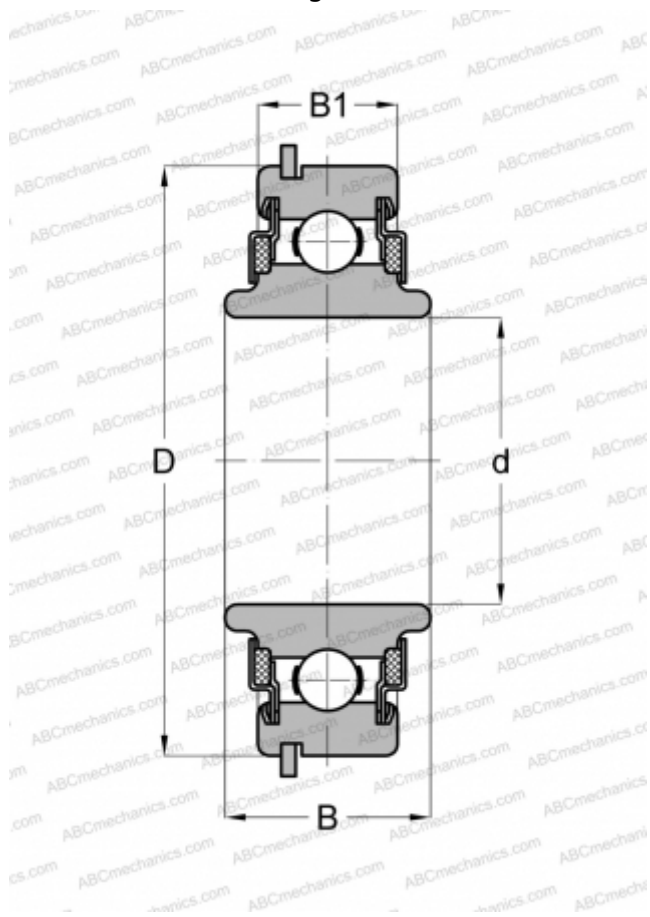

88504NR ABC

Deep groove ball bearings

TYPE: Ball bearings, Radial ball bearings, Single row, With snap ring groove, Snap ring, felt seals on both side, wide inner ring

Technical specification

DIMENSIONS, MM

d	20,000
D	47,000
B	17,755
B1	13,995

WEIGHT, KG

0,117

MANUFACTURER

[ABC](#)

INTERCHANGE

NEW DEPARTURE

[488504](#)