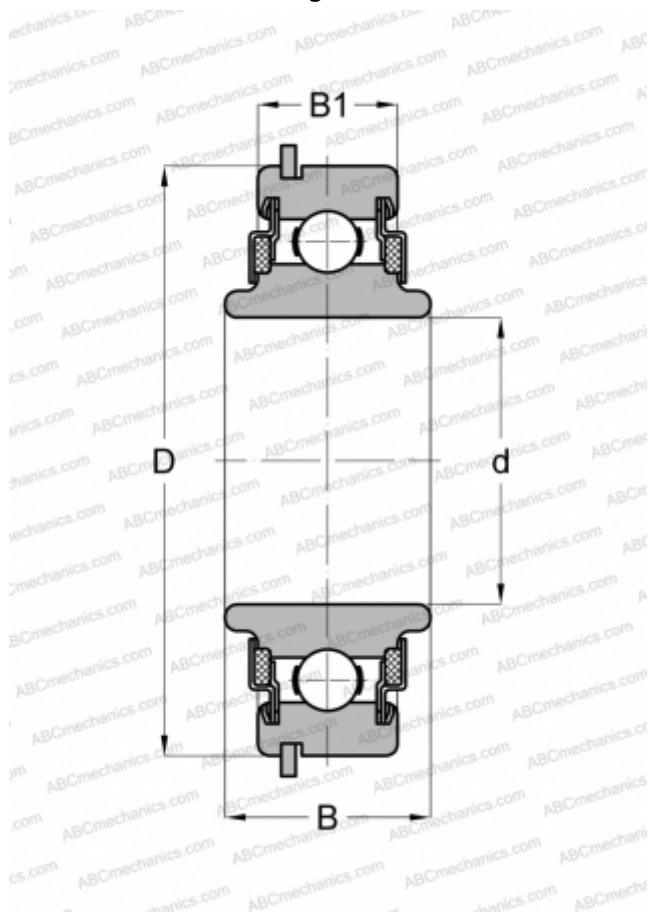

488504 NEW DEPARTURE

Deep groove ball bearings

TYPE: Ball bearings, Radial ball bearings, Single row, With snap ring groove, Snap ring, felt seals on both side, wide inner ring

Technical specification

DIMENSIONS, MM

d	20,000
D	47,000
B	17,755
B1	13,995

WEIGHT, KG

0,117

MANUFACTURER

[NEW DEPARTURE](#)

INTERCHANGE

ABC [88504NR](#)