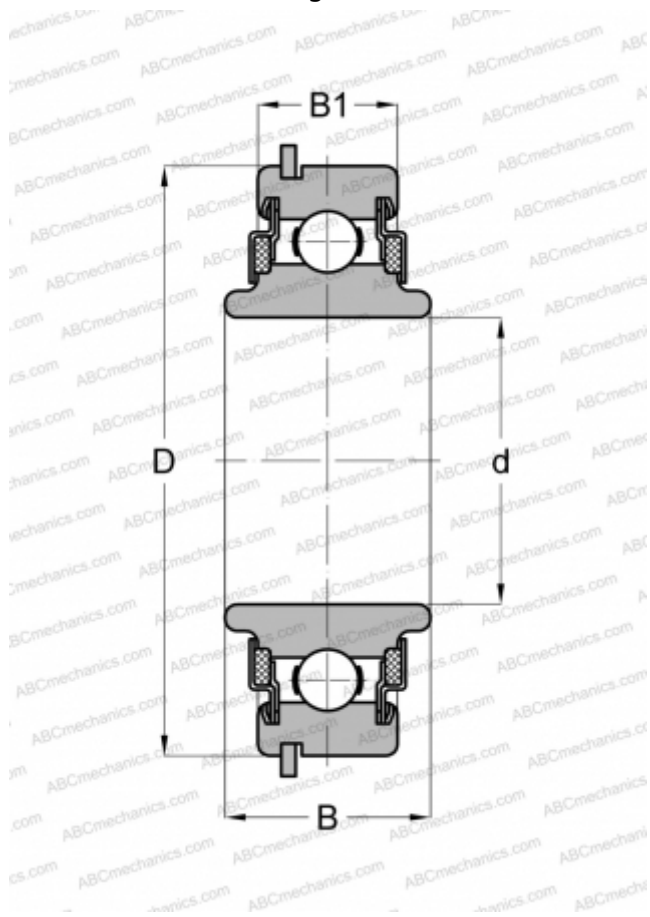

## 88505NR ABC

Deep groove ball bearings

TYPE: Ball bearings, Radial ball bearings, Single row, With snap ring groove, Snap ring, felt seals on both side, wide inner ring

#### DIMENSIONS, MM

d	25,000
D	52,000
B	16,739
B1	15,011

#### WEIGHT, KG

0,138