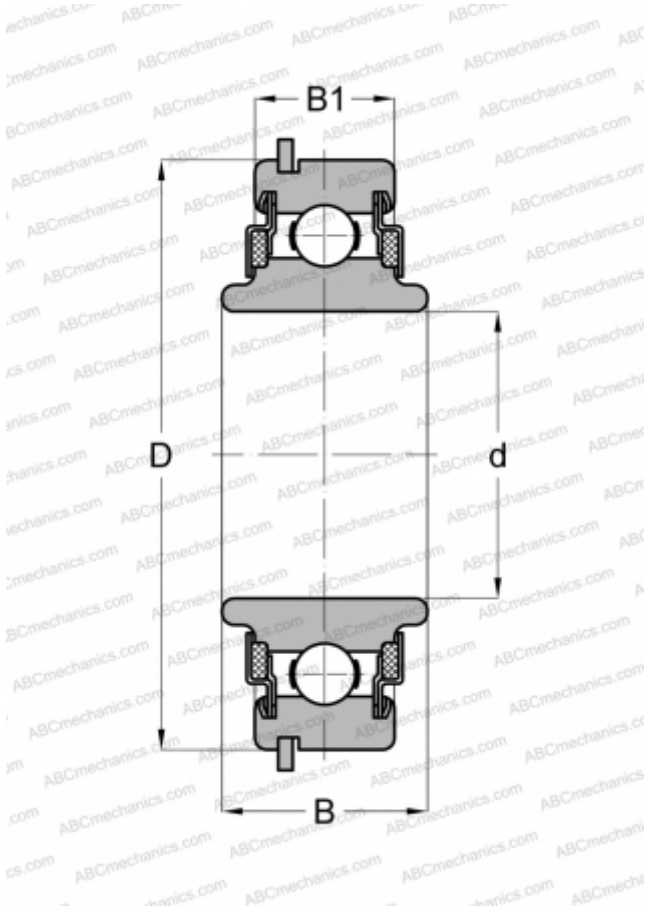

## 88507NR ABC

Deep groove ball bearings

TYPE: Ball bearings, Radial ball bearings, Single row, With snap ring groove, Snap ring, felt seals on both side, wide inner ring

### Technical specification

#### DIMENSIONS, MM

d	35,000
D	72,000
B	24,994
B1	16,993

#### WEIGHT, KG

0,347