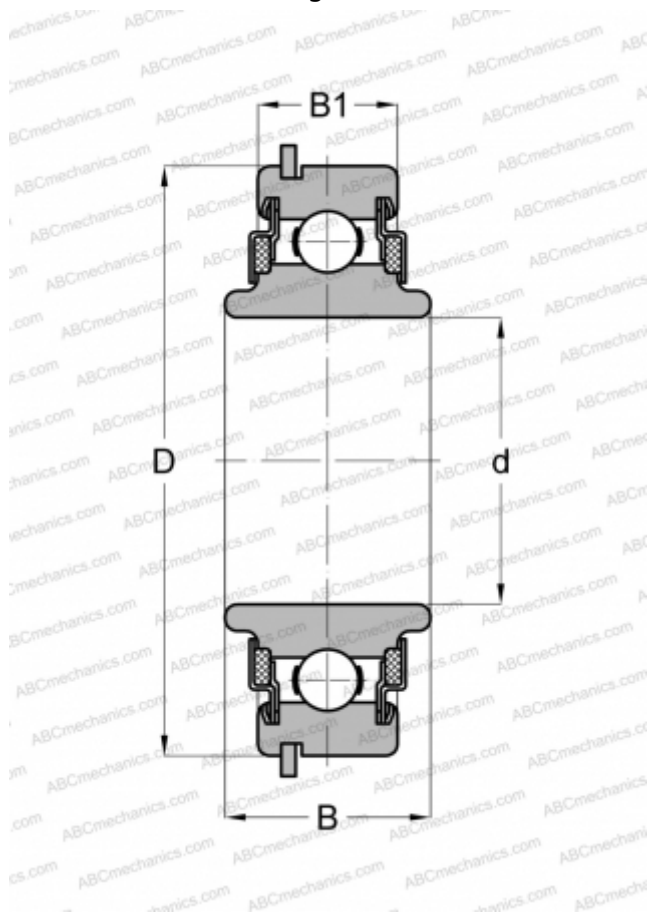

## 488508 NEW DEPARTURE

Deep groove ball bearings

TYPE: Ball bearings, Radial ball bearings, Single row, With snap ring groove, Snap ring, felt seals on both side, wide inner ring

#### DIMENSIONS, MM

d	40,000
D	80,000
B	27,000
B1	21,006

#### WEIGHT, KG

0,535