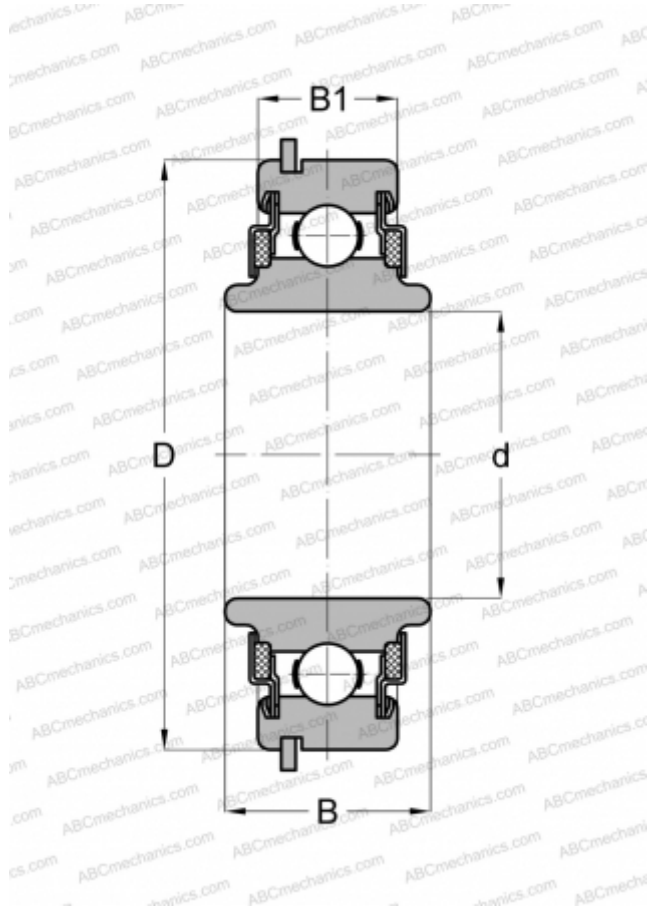

488509 NEW DEPARTURE

Deep groove ball bearings

TYPE: Ball bearings, Radial ball bearings, Single row, With snap ring groove, Snap ring, felt seals on both side, wide inner ring

Technical specification

DIMENSIONS, MM

d	45,000
D	85,000
B	27,000
B1	21,006

WEIGHT, KG

0,553

MANUFACTURER

[NEW DEPARTURE](#)

INTERCHANGE

ABC [88509NR](#)