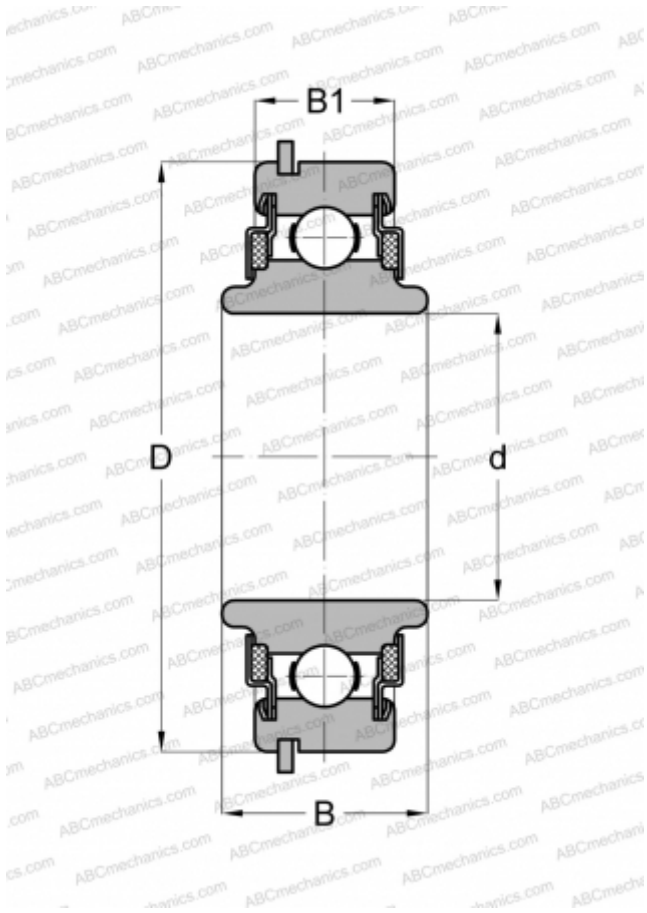

88510NR ABC

Deep groove ball bearings

TYPE: Ball bearings, Radial ball bearings, Single row, With snap ring groove, Snap ring, felt seals on both side, wide inner ring

Technical specification

DIMENSIONS, MM

d	50,000
D	90,000
B	29,997
B1	21,996

WEIGHT, KG

0,635

MANUFACTURER

[ABC](#)

INTERCHANGE

NEW DEPARTURE

[488510](#)